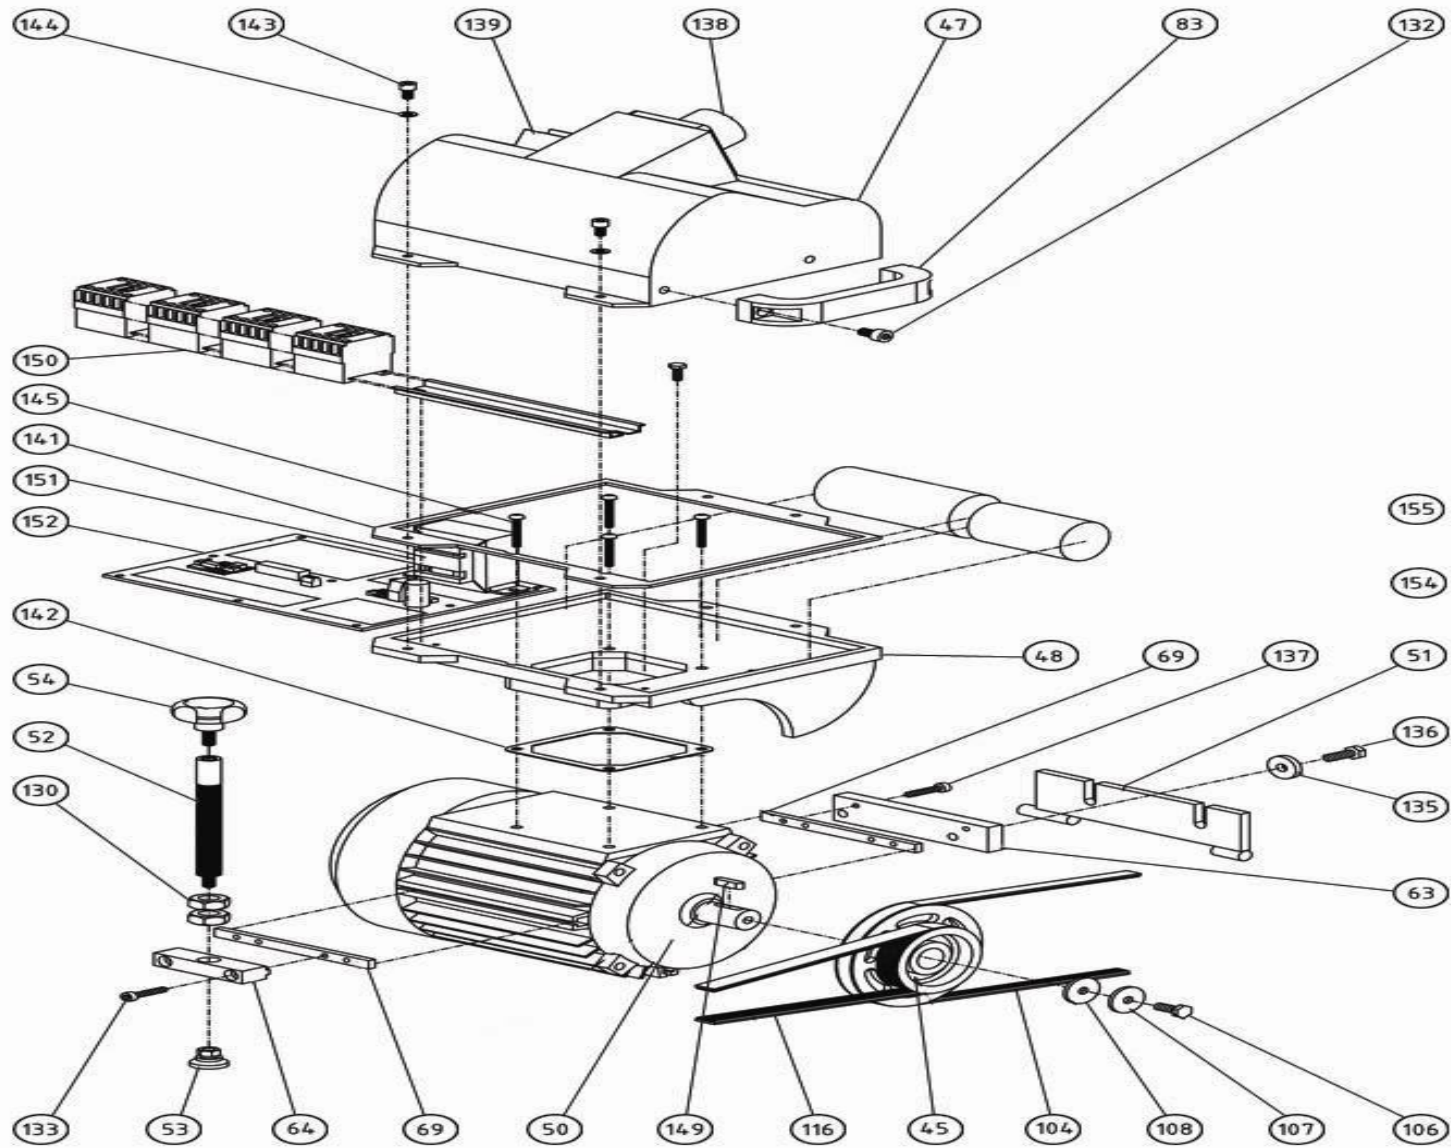

Bona Belt Previous Models AMO110019.3 Belt Motor

Bona Belt Previous Models AMO110019.3 Belt Motor

.	ASO115826.3	Motor cap.box 1-ph.auto Poly-V
.	ASO903790	El. box with transformer cpl.
045 .	ASO115245	Motor pulley Poly-V
047 .	ASO115147.3	Cap.box cover grey
048 .	ASO115148.3	Base plate grey
050 .	ASO900130	El.motor 3 KW 220/380V ABM
051 .	ASO115051	Hinge for motor
052 .	ASO115153	Tensioner screw
053 .	ASO945148	Leaded link GN343.1 25-M8 KR
054 .	ASO945144	Locking knob WN730 T40-M8x20
063 .	ASO115163	Intermediate plate
064 .	ASO115164	Front motor bracket
069 .	ASO115169	Mounting plate
083 .	ASO945132	Lifting handle motor
104 .	ASO924260	Poly-V-belt 260 J5, ventilator
106 .	ASO951518	Screw M6S M8x20 fzb
107 .	ASO965001	Washer 8,5 X 30 X 4 fzb
116 .	ASO924328	Poly-V-belt 328 drum
130 .	ASO960900	Nut M6M M16 fzb
132 .	ASO952515	Screw MC6S M8x14 fzb
133 .	ASO952420	Screw MC6S M6x30 fzb
135 .	ASO965003	Washer 8,2 X 26 X 5 fzb
136 .	ASO951519	Screw M6S M8x25 fzb
137 .	ASO952416	Screw MC6S M6x16 fzb

138 .	ASO903426	Motor inlet 5 pol red
139 .	ASO903752	Switch compl.with the lamp
141 .	ASO115170	Rubber sealing
142 .	ASO115172	Rubber sealing motor base plat
143 .	ASO952416	Screw MC6S M6x16 fzb
144 .	ASO968002	Spacer DB 6x12,5x0,2
145 .	ASO958121	Screw MRX M5x35 fzb Philips
149 .	ASO932820	Key 8x7x20
150 .	ASO903750	Contactactor 5,5 kW 100-M12N
152 .	ASO903765	Circuit card 1/3 and 1-phase
154 .	ASO903102	Start condensator 100 uF
156 .	ASO903140	Condensator cont.use 140 uF