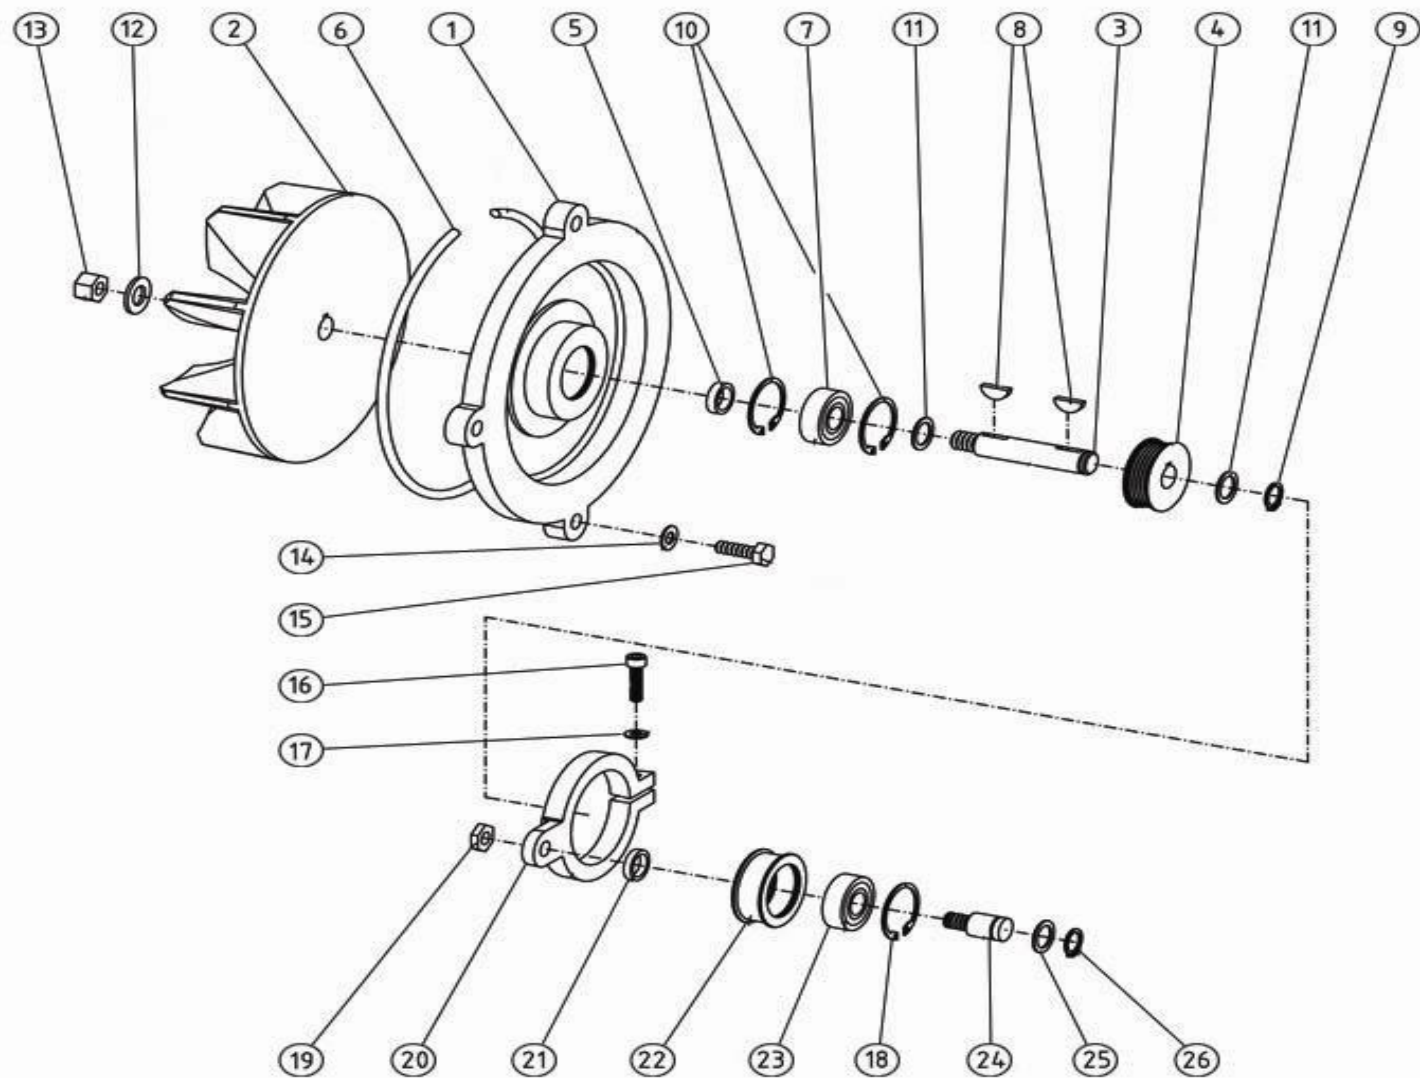

Bona Belt Previous Models AMO110014.3 Belt vacuum cleaner

Bona Belt Previous Models AMO110014.3 Belt vacuum cleaner

| | | |
|------|-------------|-------------------------------|
| . | ASO114503 | Ventilator housing Poly-V |
| . | ASO114600.3 | V-belt tighter grey compl. |
| 01 . | ASO114001 | Bearing housing |
| 02 . | ASO114002 | Ventilator wheel |
| 03 . | ASO114003 | Axle |
| 04 . | ASO114204 | Pulley Ventilator Poly-V |
| 05 . | ASO934009 | Spacer 20x15,2x5 |
| 06 . | ASO928062 | Rubber string 6x600 (cut) |
| 07 . | ASO913202 | Ball bearing SKF3202 2RS1 |
| 08 . | ASO933416 | Woodruf key WK 4x16 |
| 09 . | ASO930015 | Circlip ring SGA15 |
| 10 . | ASO931035 | Circlip ring sgh35 |
| 11 . | ASO968310 | Spacer 15x21x1 |
| 12 . | ASO965700 | Washer BRB 13X24X2 fzb |
| 13 . | ASO960700 | Nut M6M M12 fzb |
| 14 . | ASO965500.3 | Washer BRB 8,4x16x1,5 black |
| 15 . | ASO951519.3 | Screw M6S M8x25 black |
| 16 . | ASO952419 | Screw MC6S M6x25 fzb |
| 17 . | ASO968002 | Spacer DB 6x12,5x0,2 |
| 18 . | ASO930015 | Circlip ring SGA15 |
| 19 . | ASO960060 | Nut ML6M M10 fzb |
| 20 . | ASO114101.3 | Tensioner roller bracket grey |
| 21 . | ASO934010 | Spacer 20x15,2x4 |
| 22 . | ASO114102 | Wheel tensioner bracket |
| 23 . | ASO916202 | Ball bearing 6202-2RSH/C3 |

- 24 . ASO114103 Axle 15x32
- 25 . ASO968310 Spacer 15x21x1
- 26 . ASO930015 Circlip ring SGA15