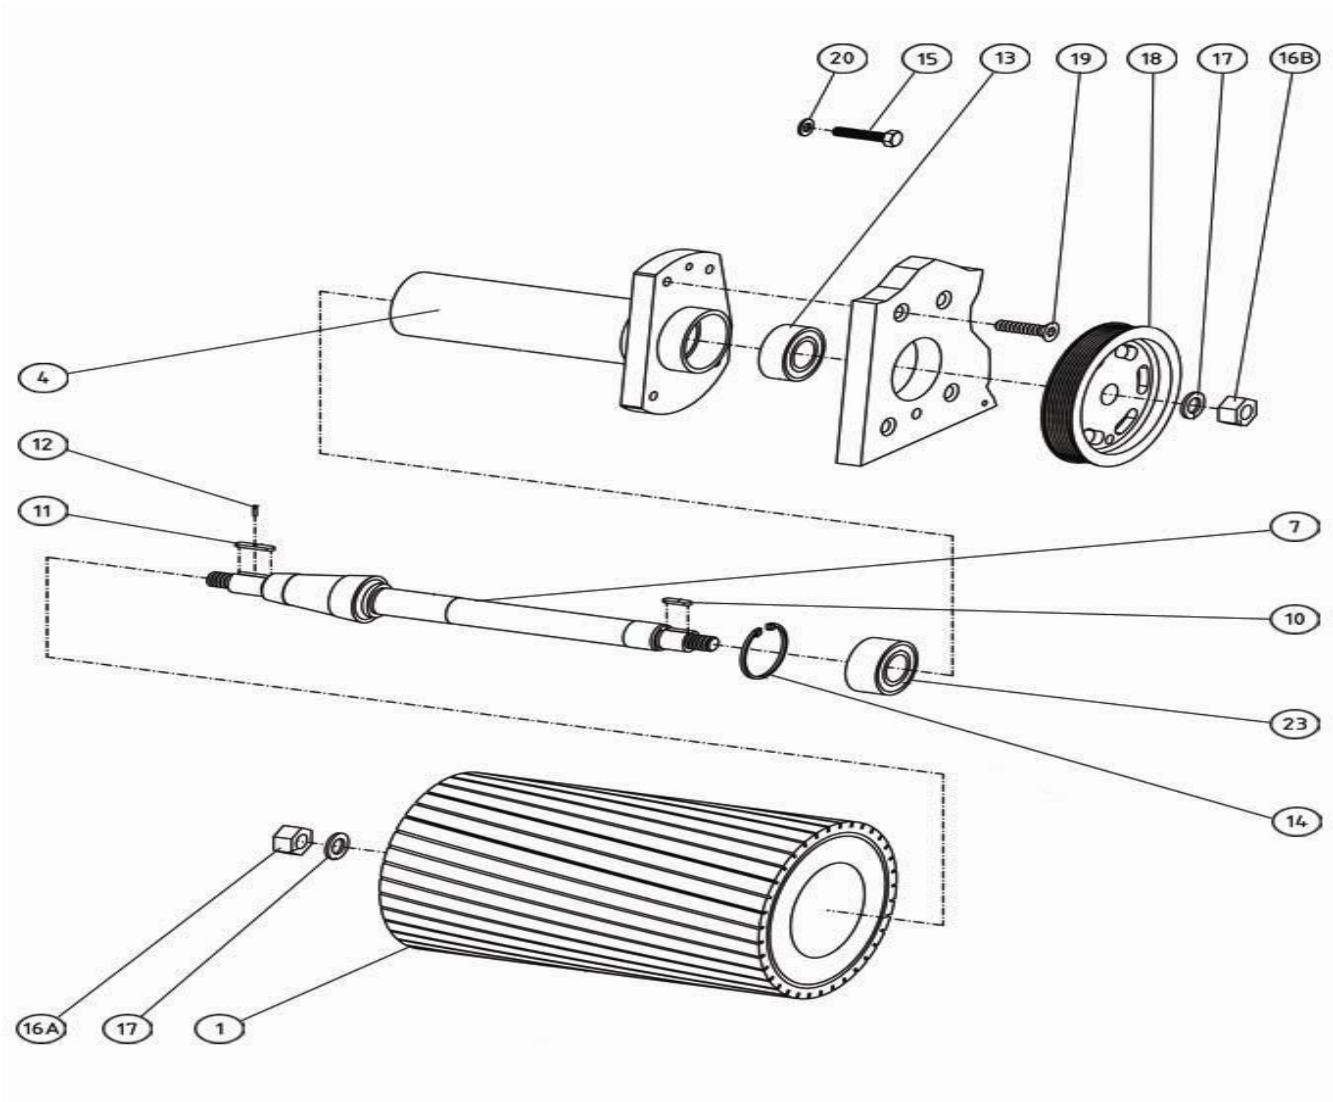

Bona Belt Previous Models AMO110014.3 Belt sanding drum

Bona Belt Previous Models AMO110014.3 Belt sanding drum

.	ASO112900	Roller bearing housing compl.
01 .	ASO112500.3	Sanding drum 250mm Combered
04 .	ASO112104	Bearing housing
07 .	ASO112107	Drum shaft
10 .	ASO932618	Key 6x6x18
11 .	ASO932622	Key 6x6x22
12 .	ASO936114	Spring pin FRP 3x12
13 .	ASO916205	Ball bearing 6205-2RSH
14 .	ASO931052	Circlip ring SGH52
15 .	ASO951519.3	Screw M6S M8x25 black
16 .	ASO960800	Nut M6M M14 (NV-22) fzb
17 .	ASO965800	Washer 15X26X2 fzb
18 .	ASO112218	Pulley, drum, POLY-V
19 .	ASO953621	Screw MF6S M10X35
20 .	ASO965500.3	Washer BRB 8,4x16x1,5 black
23 .	ASO913205	Ball bearing 3205A2RS1TN9/MT33