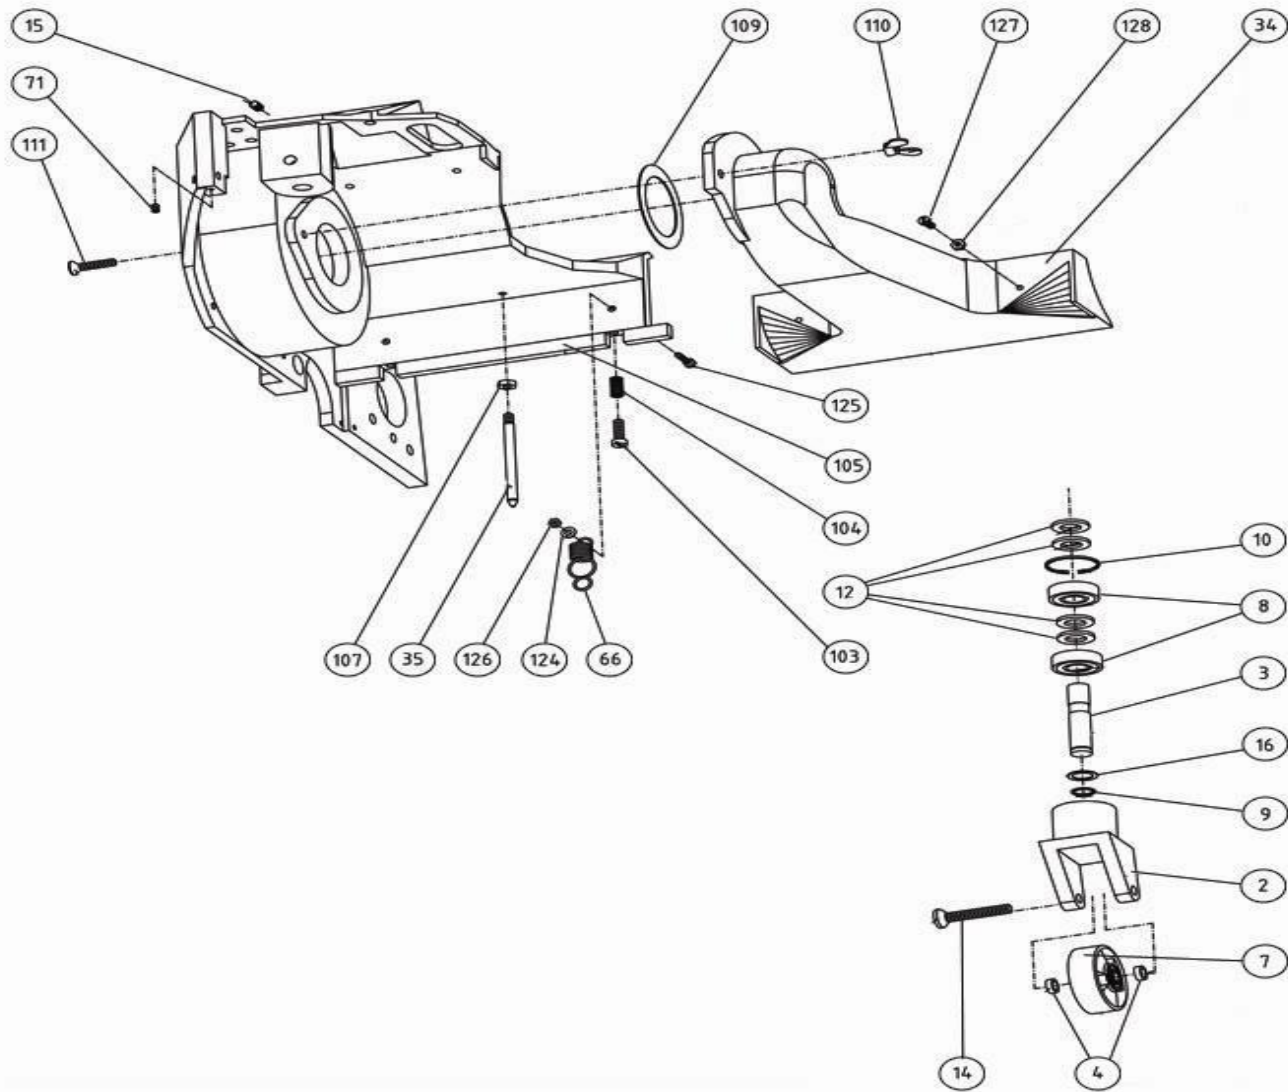

Bona Belt Previous Models AMO110014.3 Belt rear wheel

Bona Belt Previous Models AMO110014.3 Belt rear wheel

.	ASO111534.3	Intake duct complete
002 .	ASO117002.3	Wheel bracket grey
003 .	ASO117003	Axle 17x98
004 .	ASO934028	Spacer 15x10,2x5
007 .	ASO117007	Wheel complete
008 .	ASO916203	Ball bearing 6203-2RSH
009 .	ASO930017	Circlip ring SGA17
010 .	ASO931040	Circlip ring SGH40
012 .	ASO965900	Washer BRB17X30X3 FZB
014 .	ASO953628	Screw MF6S M10x70
015 .	ASO955614	Screw MSK6SS M10X12
016 .	ASO968410	Spacer 17x24x1,0
034 .	ASO111034.3	Intake duct grey
035 .	ASO111035	Guide pin
066 .	ASO111066	Spring
071 .	ASO955412	Screw MSK6SS M6x8
103 .	ASO950519	Screw MCS M8x25 fzb
104 .	ASO941020	Spring TF1x8x20
105 .	ASO928151	Rubber molding 270x10x15 cut
107 .	ASO960500	Nut M6M M8 fzb
109 .	ASO111088	Sealing intake duct 66x88
110 .	ASO962005	Wing nut MVM M8 fzb

111 .	ASO954520	Screw MFS M8X30 fzb
124 .	ASO968002	Spacer DB 6x12,5x0,2
125 .	ASO951418	Screw M6S M6x20 fzb
126 .	ASO960400	Nut M6M M6 fzb
127 .	ASO950416	Screw MCS M6x16 fzb
128 .	ASO960400	Nut M6M M6 fzb