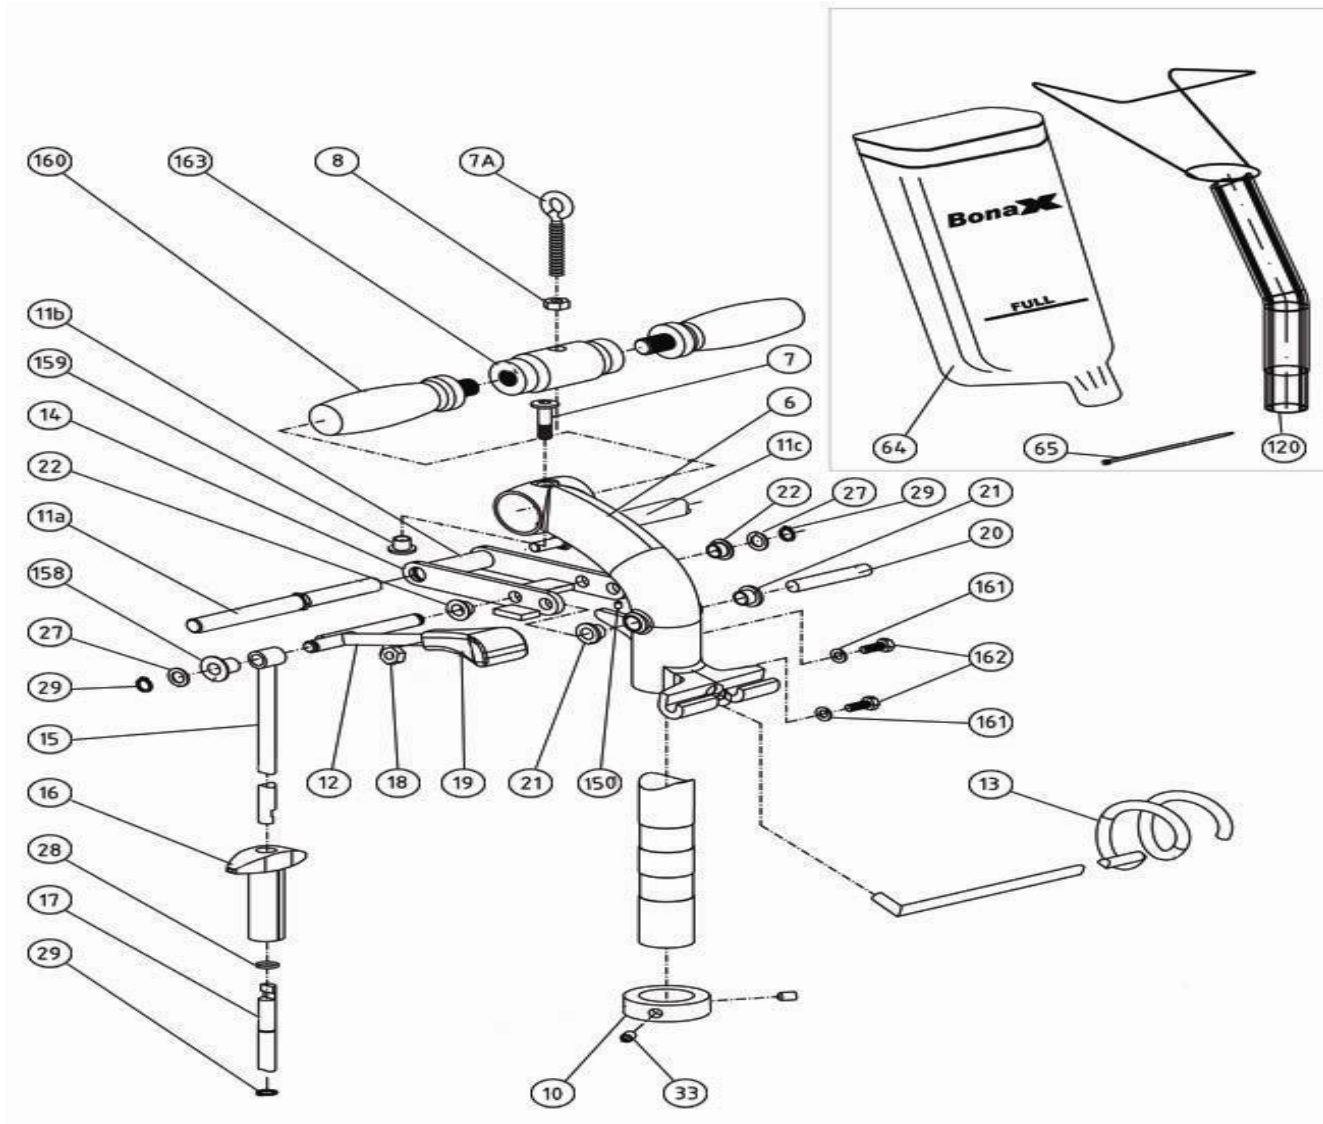

Bona Belt Previous Models AMO110014.3 Belt main handle

Bona Belt Previous Models AMO110014.3 Belt main handle

.	ASO156500.3	Handle complete grey
.	ASO156510.3	Working pressure handle black
.	ASO156511.3	Working handle compl. Black
.	ASO156512.3	Working pr.handle compl.black
006 .	ASO156513.3	Main handle bracket compl.
007 .	ASO958020	Hexagonal Screw MELC6S M8x30
008 .	ASO960500	Nut M6M M8 fzb
010 .	ASO116010	Tube sleeve
011a .	ASO156010.3	Working handle plastic covered
011b .	ASO156018	Tube sleeve 51x51x1
011c .	ASO156017.3	Working pressure handle short
012 .	ASO156012	Working pressure handle
013 .	ASO991220	Cable holder
014 .	ASO156021	Bracket working press. handle
015 .	ASO156015	Upper connection rod
016 .	ASO116516	Locking piece for rods compl.
017 .	ASO118017	Lower connection rod
018 .	ASO960050	Nut ML6M M8 fzb
019 .	ASO156019.3	Lever for handle, black
020 .	ASO156020	Axle dia 10x61
021 .	ASO948010	Plain bearing BM1008, shaft
022 .	ASO948006	Plain bearing BM1006xF18 FB
027 .	ASO968105	Washer 10x16x0,5

028 .	ASO927009	O-ring 9,3x2,4
029 .	ASO930010	Circlip ring SGA10
033 .	ASO955512	Screw MSK6SS M8X8
064 .	ASO991001.3	Dust bag GM/GMU
065 .	ASO945730	Cable tie, can be open.TYL300M
120 .	ASO116600.3	Dust tube complete
150 .	ASO955210	Screw MSK6SS M4X5
158 .	ASO948015	Plain bearing BM1006xF18 FB
159 .	ASO963400	Collar nut socket head M8
160 .	ASO116011.3	Plastic handle black
161 .	ASO960400	Nut M6M M6 fzb
162 .	ASO951416	Screw M6S M6x16 fzb
163 .	ASO156022.3	Handle bracket