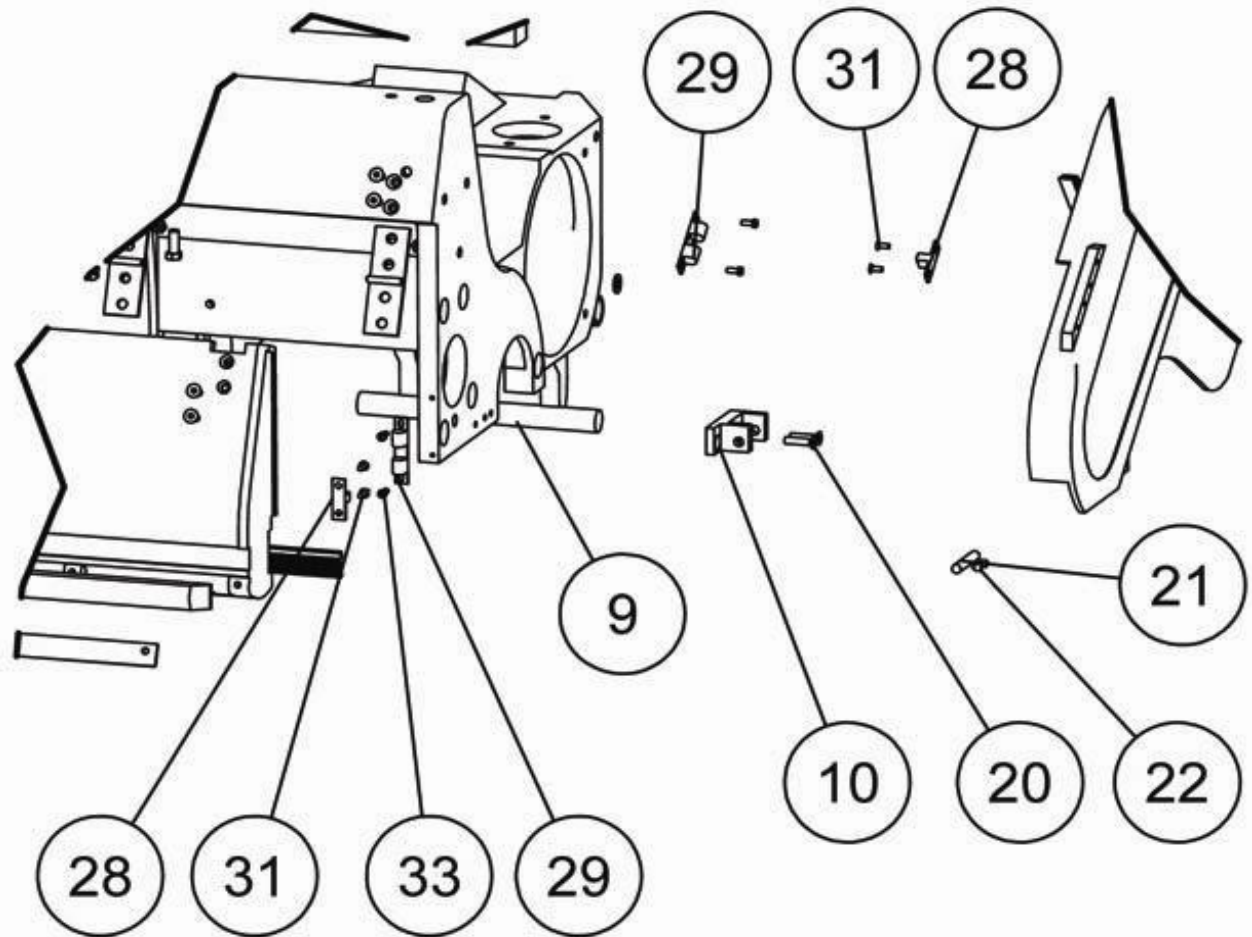

Bona Belt Previous Models AMO110014.3 Belt chassis B

Bona Belt Previous Models AMO110014.3 Belt chassis B

09 .	ASO111036.3	Tilt support grey
10 .	ASO111043.3	Hinge bracket grey
20 .	ASO935550	Cylinder pin 8x50
21 .	ASO953416.3	Screw MF6S M6x16 black
22 .	ASO953416.3	Screw MF6S M6x16 black
28 .	ASO945160	Quick lock (Set)
29 .	ASO945160	Quick lock (Set)
31 .	ASO954213	Screw MFS M4X10 fzb