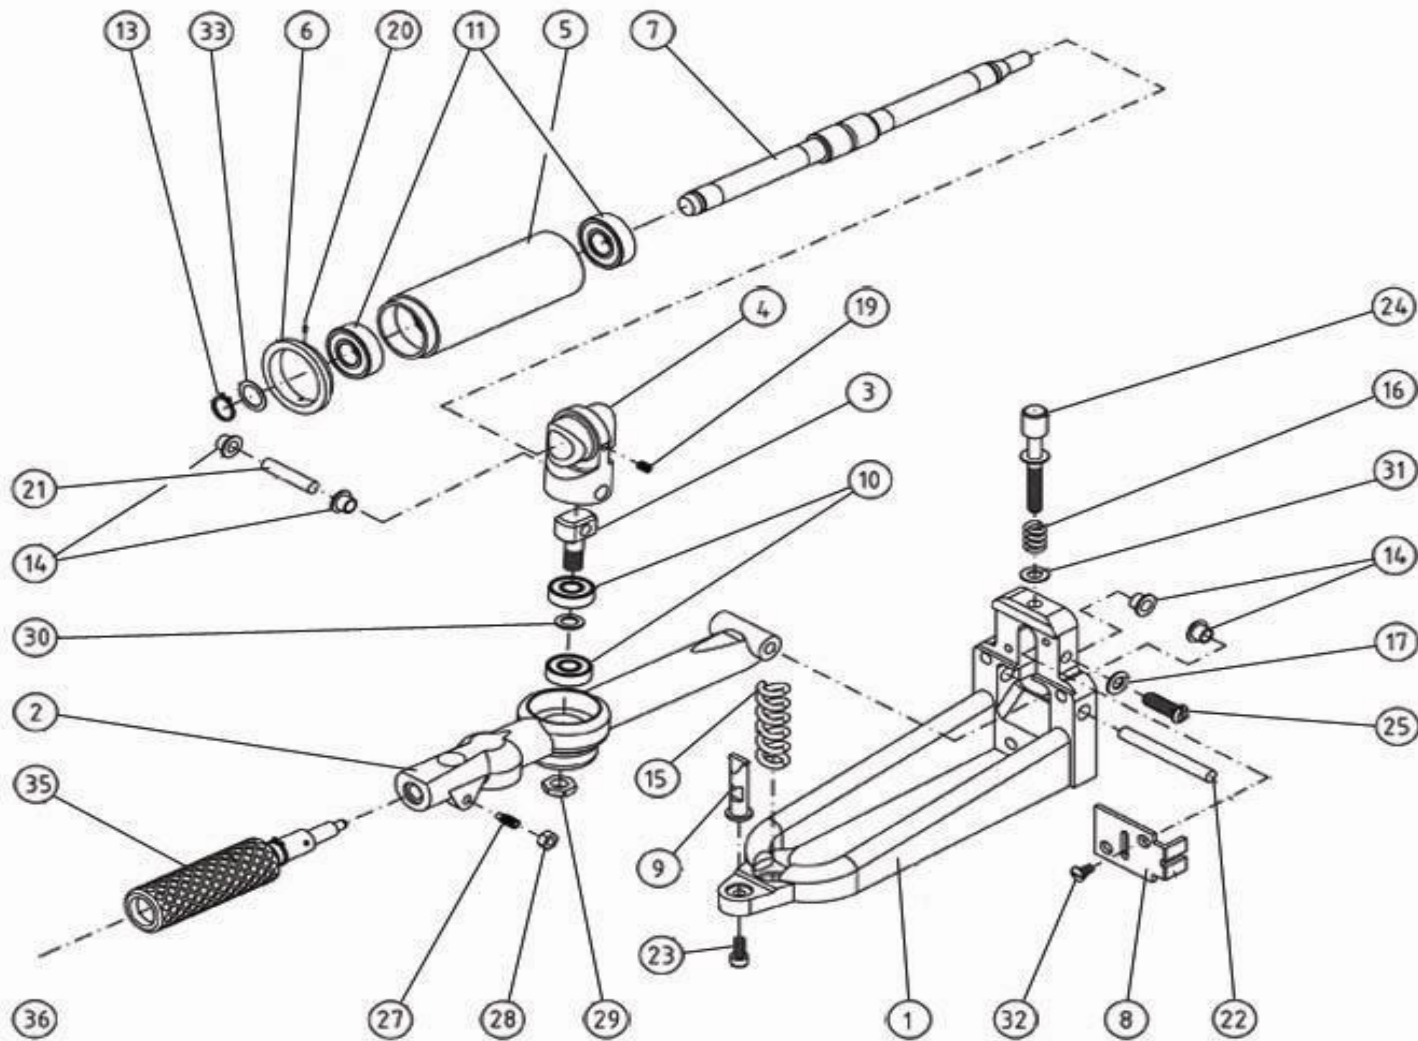

Bona Belt Previous Models AMO110014.3 Belt Tension device

Bona Belt Previous Models AMO110014.3 Belt Tension device

.	ASO113700	Tension device 250 mm compl.
.	ASO113800	Arbor wrench complete
.	ASO113830	TensionRoller w.Bearings Compl
01 .	ASO113701	Bracket
02 .	ASO113702	Arm 250 mm
03 .	ASO113703	Link 23x40
04 .	ASO113704	Balancing support
05 .	ASO113820	Tension roller 250 mm, edge gu
06 .	ASO113706	Edge guiding
07 .	ASO113707	Axle 250 mm
08 .	ASO113708	Adjustment plate
09 .	ASO113709	Stop 15x45
10 .	ASO916000	Ball bearing 6000-2RSH
11 .	ASO916202	Ball bearing 6202-2RSH/C3
13 .	ASO930015	Circlip ring SGA15
14 .	ASO948008	Sleeve BM 0808 tensioner rolle
15 .	ASO941080	Spring TF 2,5x22x80
16 .	ASO941027	Spring TF 1,6xDM10x27
17 .	ASO943500	Spring 8,2x16x0,8
19 .	ASO956312	Screw MS 6SS M5X8
20 .	ASO936009	Spring pin FRP 2x4

21 .	ASO935540	Cylinder pin 8x40
22 .	ASO935570	Cylindric pin 8x70
23 .	ASO952415	Screw MC6S M6x14 fzb
24 .	ASO113724	Fine adjustment screw 14x80
25 .	ASO113725	Rough adjustment screw 12x28
27 .	ASO957415	Screw MT6SS M6X16
28 .	ASO960400	Nut M6M M6 fzb
29 .	ASO960060	Nut ML6M M10 fzb
30 .	ASO965600	Washer BRB 10,5X22X2 FZB
31 .	ASO965500	Washer
32 .	ASO958082	Screw LKCS steel 5X10 fzb
33 .	ASO968305	Spacer 15x21x0,5
34 .	ASO113801	Weight
35 .	ASO113805	Arbor wrench with pin compl.