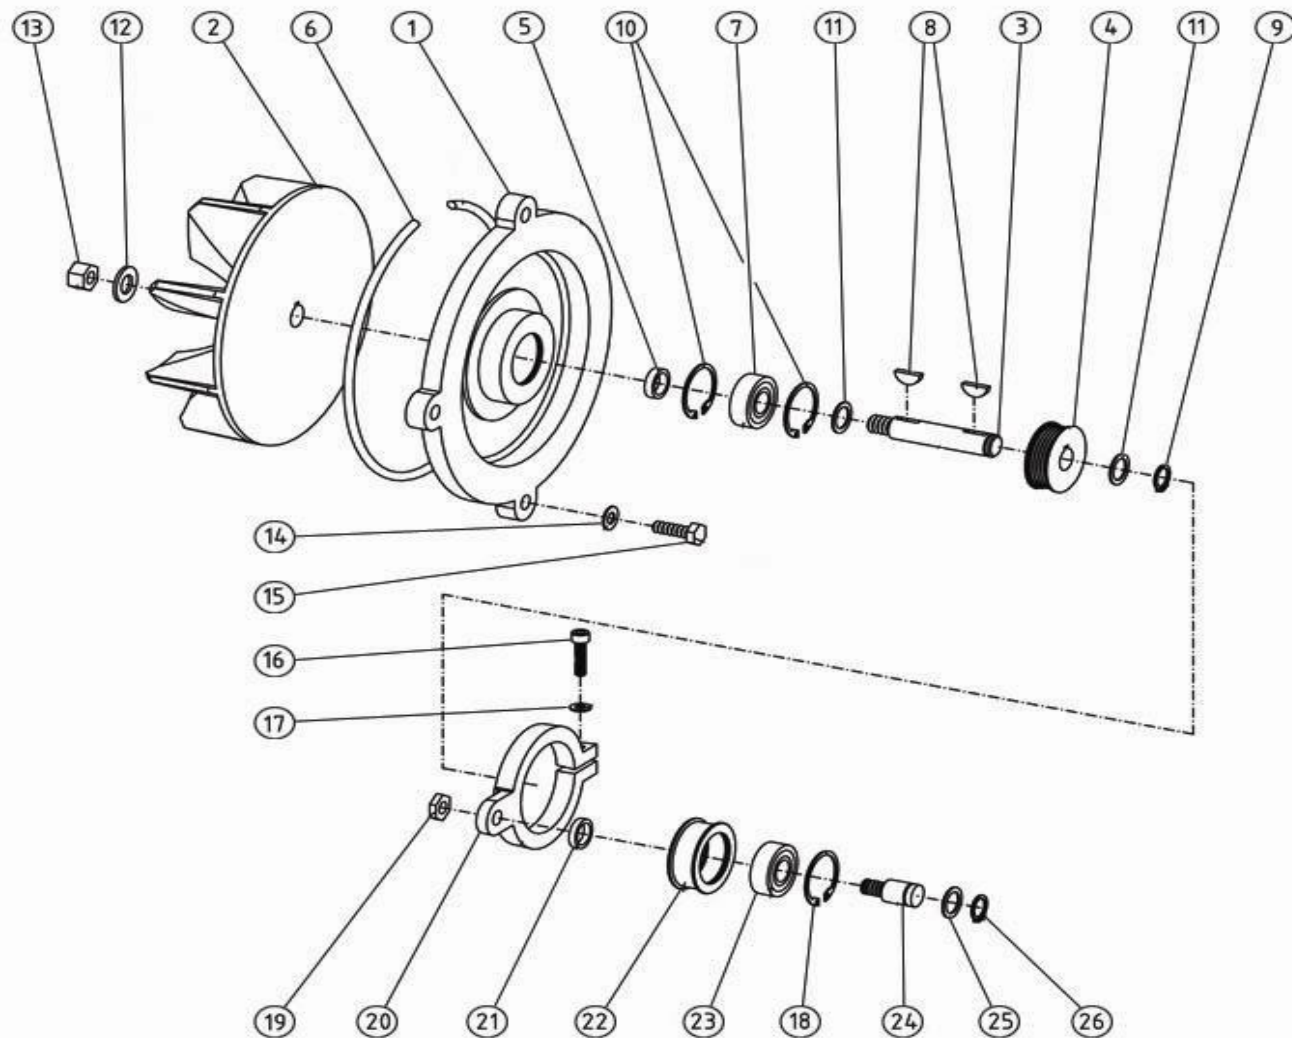

Bona Belt Previous Models AM0003134 Belt Ventilator

Bona Belt Previous Models AM0003134 Belt Ventilator

.	ASO114503	Ventilator housing Poly-V
.	ASO114600.3	V-belt tighter grey compl.
01 .	ASO114401	Bearing house
02 .	ASO114002	Ventilator wheel
03 .	ASO114003	Axle
04 .	ASO114204	Pulley Ventilator Poly-V
05 .	ASO934009	Spacer 20x15,2x5
06 .	ASO928062	Rubber string 6x600 (cut)
07 .	ASO913202	Ball bearing SKF3202 2RS1
08 .	ASO933416	Woodruf key WK 4x16
09 .	ASO930015	Circlip ring SGA15
10 .	ASO931035	Circlip ring sgh35
11 .	ASO000000.1	Not used
12 .	ASO965700	Washer BRB 13X24X2 fzb
13 .	ASO960700	Nut M6M M12 fzb
14 .	ASO965500.3	Washer BRB 8,4x16x1,5 black
15 .	ASO951519.3	Screw M6S M8x25 black
16 .	ASO952419	Screw MC6S M6x25 fzb
17 .	ASO000000.1	Not used
18 .	ASO931035	Circlip ring sgh35
19 .	ASO960060	Nut ML6M M10 fzb
20 .	ASO114101.3	Tensioner roller bracket grey
21 .	ASO934010	Spacer 20x15,2x4
22 .	ASO114102	Wheel tensioner bracket
23 .	ASO916202	Ball bearing 6202-2RSH/C3
24 .	ASO114103	Axle 15x32

- 25 . ASO968310 Spacer 15x21x1
- 26 . ASO930015 Circlip ring SGA15