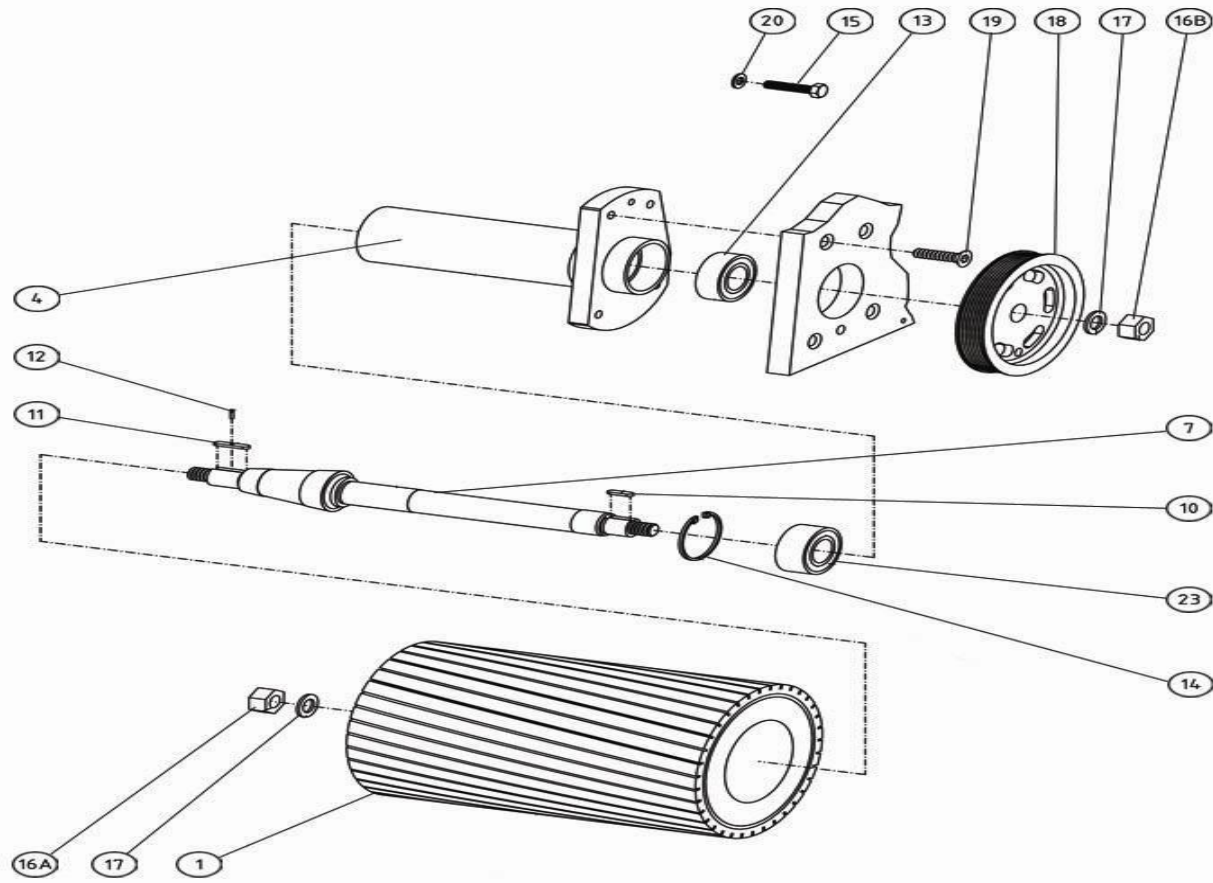

Bona Belt Previous Models AM0003134 Belt Sanding drum 10"

Bona Belt Previous Models AM0003134 Belt Sanding drum 10"

.	ASO112900	Roller bearing housing compl.
01 .	ASO112500	Sanding drum 10"
04 .	ASO112104	Bearing housing
07 .	ASO112107	Drum shaft
10 .	ASO932618	Key 6x6x18
11 .	ASO932622	Key 6x6x22
12 .	ASO936114	Spring pin FRP 3x12
13 .	ASO916205	Ball bearing 6205-2RSH
14 .	ASO931052	Circlip ring SGH52
15 .	ASO951521.3	Screw M6S M8x35 black
16A,16B .	ASO960800	Nut M6M M14 (NV-22) fzb
17A .	ASO965800	Washer 15X26X2 fzb
17B .	ASO965503	Elastic Washer FRB14,2x29,5x3f
18 .	ASO112218	Pulley, drum, POLY-V
19 .	ASO953621	Screw MF6S M10X35
20 .	ASO965500.3	Washer BRB 8,4x16x1,5 black
23 .	ASO913205	Ball bearing 3205A2RS1TN9/MT33