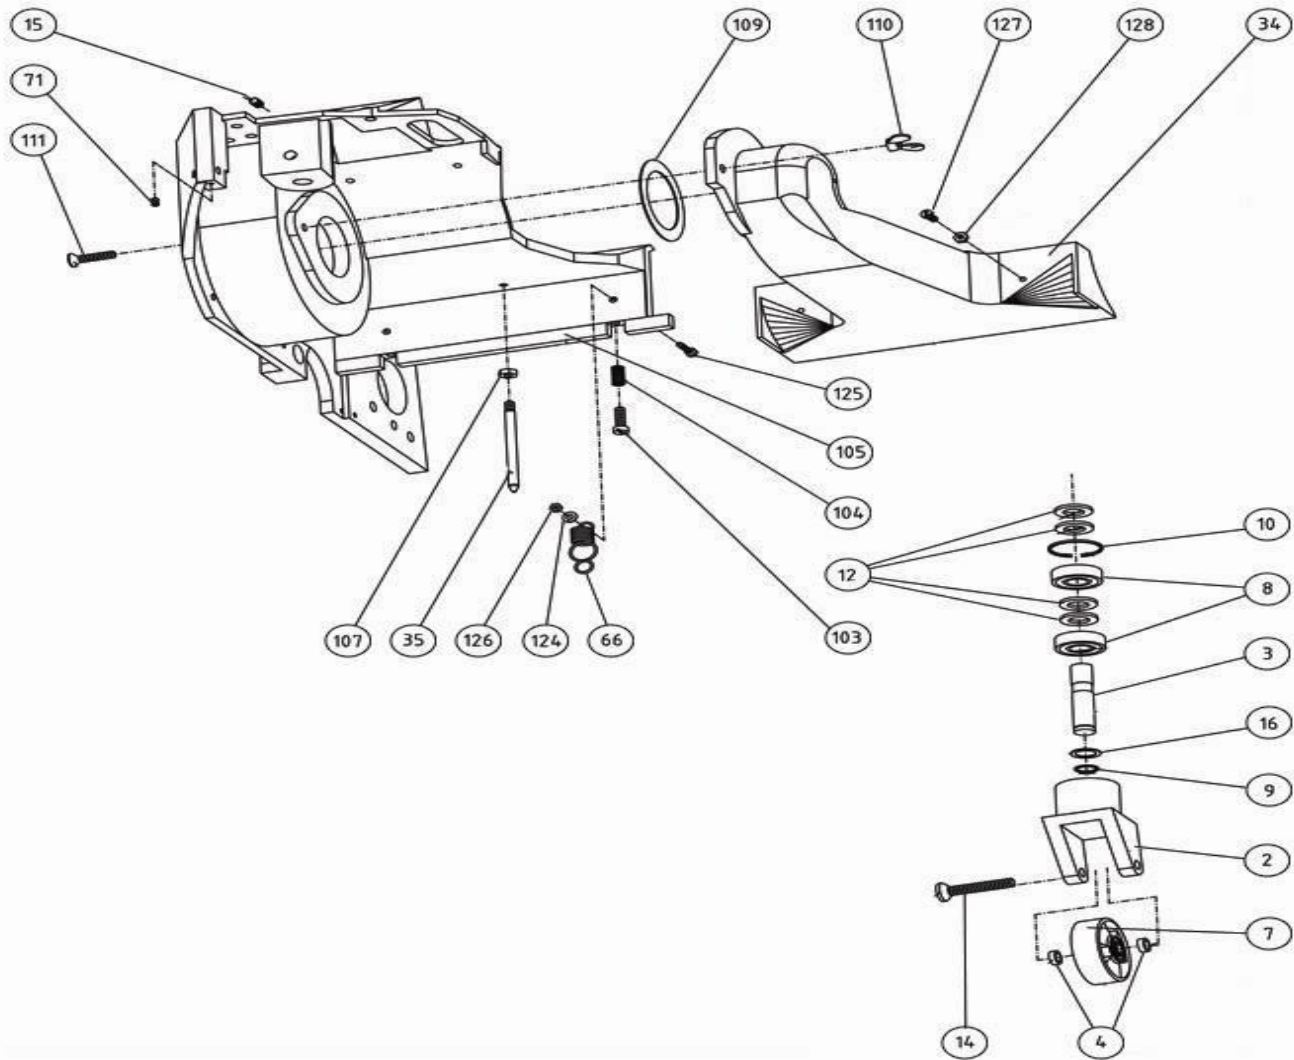

Bona Belt Previous Models AM0003134 Belt Rear Wheel / Intake

Bona Belt Previous Models AM0003134 Belt Rear Wheel / Intake

.	ASO111534.3	Intake duct complete
002 .	ASO117002.3	Wheel bracket grey
003 .	ASO117003	Axle 17x98
004 .	ASO934028	Spacer 15x10,2x5
007 .	ASO117007	Wheel complete
008 .	ASO916203	Ball bearing 6203-2RSH
009 .	ASO930017	Circlip ring SGA17
010 .	ASO931040	Circlip ring SGH40
012 .	ASO965900	Washer BRB17X30X3 FZB
014 .	ASO953628	Screw MF6S M10x70
015 .	ASO955614	Screw MSK6SS M10X12
016 .	ASO968410	Spacer 17x24x1,0
034 .	ASO111034.3	Intake duct grey
035 .	ASO111035	Guide pin
066 .	ASO111066	Spring
071 .	ASO955412	Screw MSK6SS M6x8
103 .	ASO950519	Screw MCS M8x25 fzb
104 .	ASO941020	Spring TF1x8x20
105 .	ASO928151	Rubber molding 270x10x15 cut
107 .	ASO960500	Nut M6M M8 fzb
109 .	ASO111088	Sealing intake duct 66x88
110 .	ASO962005	Wing nut MVM M8 fzb
111 .	ASO953520	Screw MF6S M8X30
124 .	ASO965060	Washer 6,7x14,x1,5 fzb
125 .	ASO951419	Screw M6S M6x25 fzb