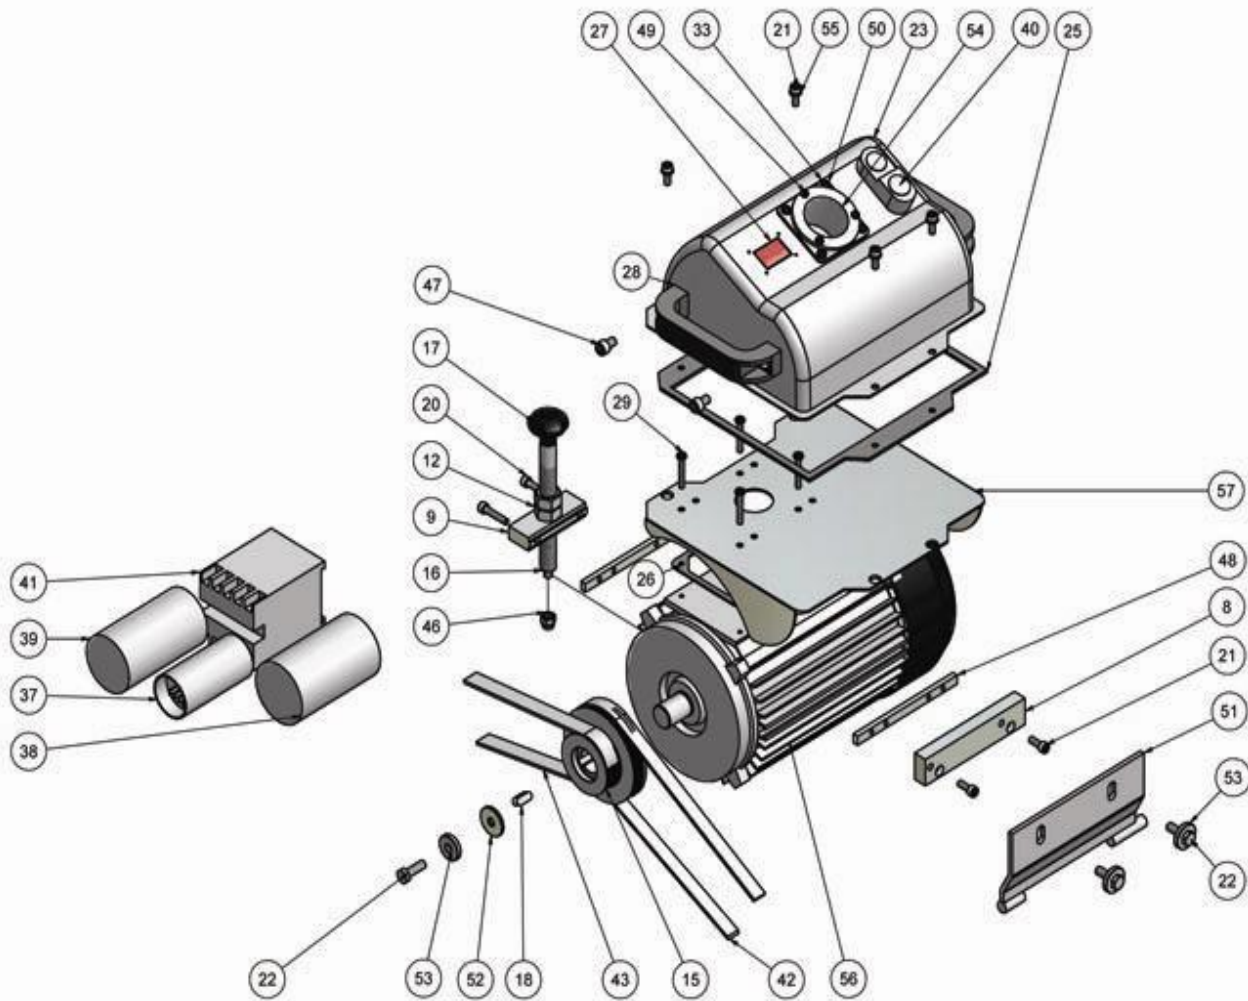

Bona Belt Previous Models AM0003134 Belt Motor USA

Bona Belt Previous Models AM0003134 Belt Motor USA

.	ASO115829.3	Motor, cap.box 1-ph 3 kW 60 Hz
08 .	ASO115163	Intermediate plate
09 .	ASO115164	Front motor bracket
12 .	ASO960900	Nut M6M M16 fzb
15 .	ASO115345	Motor Pulley Poly-V USA
16 .	ASO115153	Tensioner screw
17 .	ASO945144	Locking knob WN730 T40-M8x20
18 .	ASO932820	Key 8x7x20
20 .	ASO952420	Screw MC6S M6x30 fzb
21 .	ASO952416	Screw MC6S M6x16 fzb
22 .	ASO951518	Screw M6S M8x20 fzb
22 .	ASO951519	Screw M6S M8x25 fzb
23 .	ASO115146.3	Cap Box Cover grey USA 3KW
25 .	ASO115170	Rubber sealing
26 .	ASO115172	Rubber sealing motor base plat
27 .	ASO903777	Voltmeter DMS 20 PC 1LM USA
28 .	ASO945132	Lifting handle motor
29 .	ASO958121	Screw MRX M5x35 fzb Philips
33A .	ASO958116	Screw MRX M5X16 FZB PHILLIPS
33B .	ASO958121	Screw MRX M5x35 fzb Philips
37 .	ASO903776	Soft start SINPAC 230V 5HP
38 .	ASO903080	Condensator cont 80 uF 3kW USA
39 .	ASO903051	Condensator 50uF Eazy/USA
40 .	ASO903772	Switch 800 E Heavy duty
41 .	ASO903774	Contactore 100-C16,16A 230V USA
42 .	ASO924260	Poly-V-belt 260 J5, ventilator

43 .	ASO924328	Poly-V-belt 328 drum
46 .	ASO963400	Collar nut socket head M8
47 .	ASO952515	Screw MC6S M8x14 fzb
48 .	ASO115167	Mounting plate for 3 kW motor
49 .	ASO958112	Screw MRX M4x6 fzb Philips
50 .	ASO115168	Assembling plate motor inlet
51 .	ASO165013	Motor bracket rear
52 .	ASO965000	Washer 8,5X30X3 fzb
53 .	ASO965001	Washer 8,5 X 30 X 4 fzb
53 .	ASO965003	Washer 8,2 X 26 X 5 fzb
54 .	ASO903301	Motor inlet 230V 3-poles USA
55 .	ASO968002	Spacer DB 6x12,5x0,2
57 .	ASO115148.3	Base plate grey