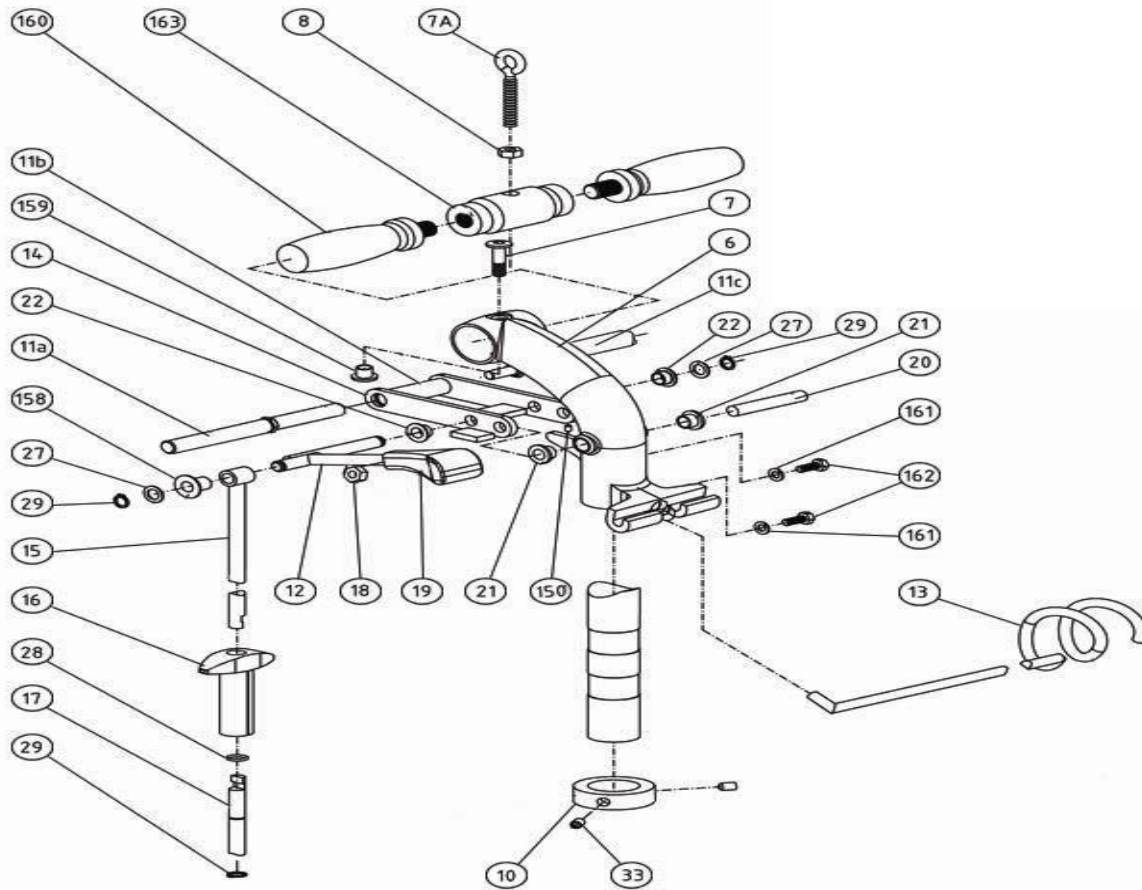

Bona Belt Previous Models AM0003134 Belt Handle

Bona Belt Previous Models AM0003134 Belt Handle

.	ASO156500.3	Handle complete grey
.	ASO156510.3	Working pressure handle black
.	ASO156511.3	Working handle compl. Black
.	ASO156512.3	Working pr.handle compl.black
006 .	ASO156513.3	Main handle bracket compl.
007 .	ASO958020	Hexagonal Screw MELC6S M8x30
008 .	ASO960500	Nut M6M M8 fzb
010 .	ASO116010	Tube sleeve
011a .	ASO156013.3	Working pr.handle shaft long
011b .	ASO156018	Tube sleeve 51x51x1
011c .	ASO156017.3	Working pressure handle short
012 .	ASO156012	Working pressure handle
013 .	ASO991220	Cable holder
014 .	ASO156021	Bracket working press. handle
015 .	ASO156015	Upper connection rod
016 .	ASO116516	Locking piece for rods compl.
017 .	ASO118017	Lower connection rod
018 .	ASO960050	Nut ML6M M8 fzb
019 .	ASO156019.3	Lever for handle, black
020 .	ASO156020	Axle dia 10x61
021 .	ASO948010	Plain bearing BM1008, shaft
022 .	ASO948006	Plain bearing BM1006xF18 FB

027 .	ASO968101	Spacer 10x16x0,1
028 .	ASO927009	O-ring 9,3x2,4
029 .	ASO930010	Circlip ring SGA10
033 .	ASO955512	Screw MSK6SS M8X8
064 .	ASO991001.3	Dust bag GM/GMU
065 .	ASO945730	Cable tie, can be open.TYL300M
120 .	ASO116600.3	Dust tube complete
150 .	ASO955210	Screw MSK6SS M4X5
158 .	ASO948015	Plain bearing BM1006xF18 FB
159 .	ASO963400	Collar nut socket head M8
160 .	ASO116011.3	Plastic handle black
161 .	ASO965400	Washer 6,4X12X1,5 fzb
162 .	ASO951416	Screw M6S M6x16 fzb