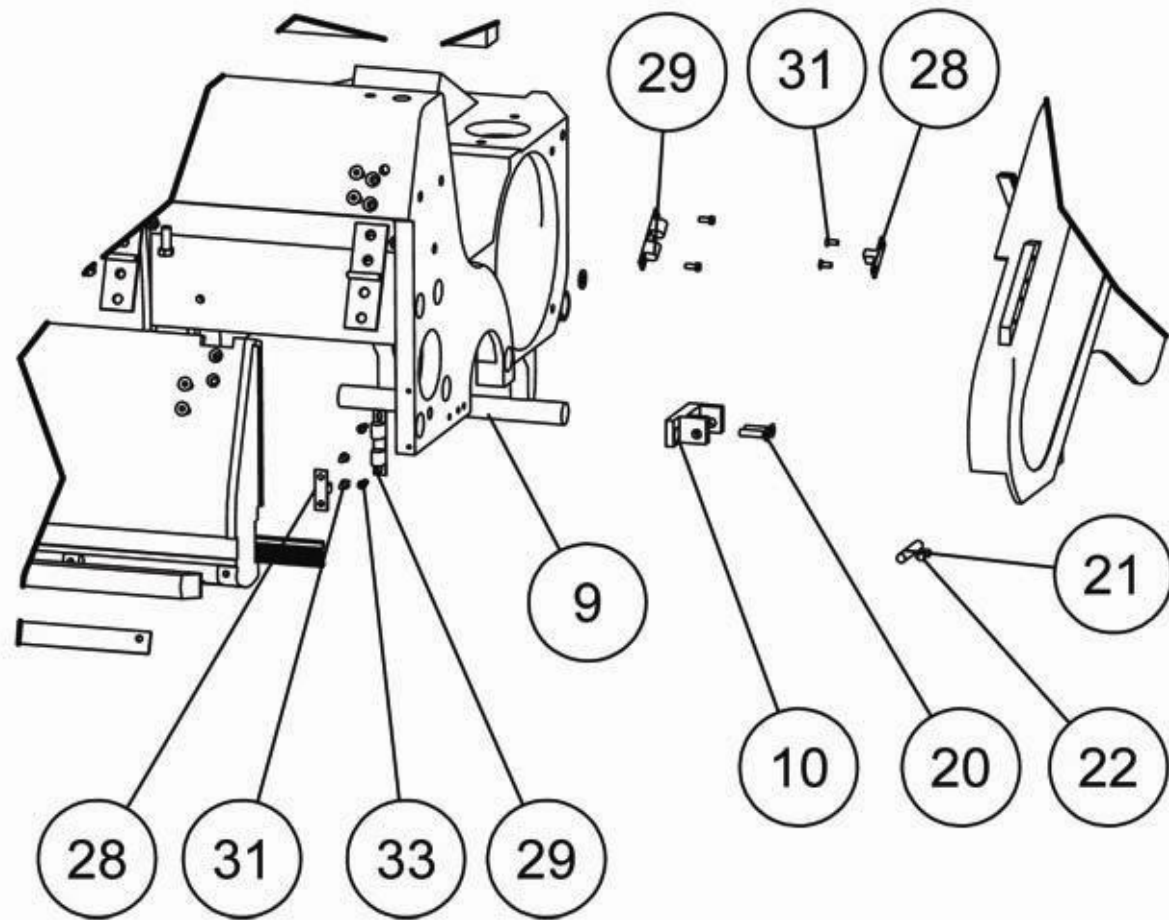

Bona Belt Previous Models AM0003134 Belt Chassis B

Bona Belt Previous Models AM0003134 Belt Chassis B

09 .	ASO111036.3	Tilt support grey
10 .	ASO111043.3	Hinge bracket grey
20 .	ASO935550	Cylinder pin 8x50
28 .	ASO945160	Quick lock (Set)
29 .	ASO960400	Nut M6M M6 fzb
31 .	ASO955213	Screw MSK6SS M5X8