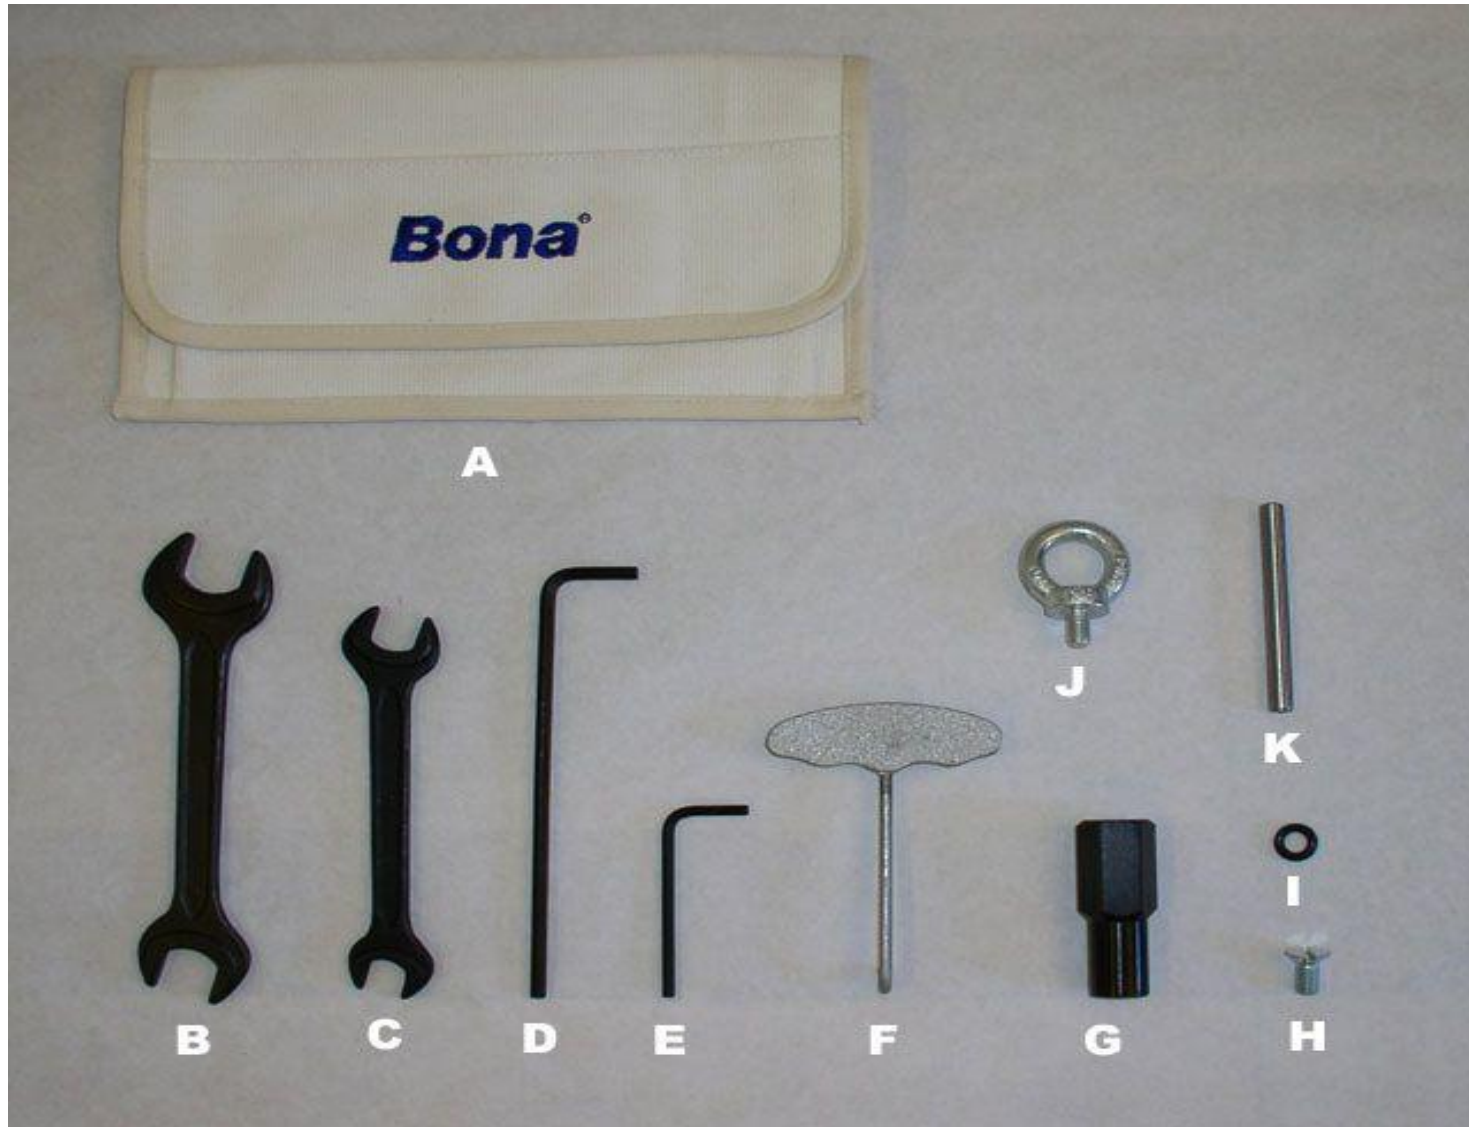

Bona Belt Previous Models AM0003134 Belt Accessories

Bona Belt Previous Models AM0003134 Belt Accessories

.	ASO116024	Dust tube Belt-DCS
.	ASO116600	Dust tube
.	ASO904013	Exten. cable 1-ph 3xAWG10 USA
.	ASO990824	Box spanner 24 mm
.	ASO991000	Dustbag big machines w/o zippe
.	ASO991001	Dust bag with zipper
A .	ASO991100	Tool bag new model
B .	ASO990819	Box spanner NV19/22
C .	ASO990813	Box spanner 13/16
D .	ASO990605	Hexagonal wrench 5mm long shaf
E .	ASO990604	Hexagonal wrench 4 mm black
F .	ASO991140	Handle for intake induct
G .	ASO112118	The tool to exchange of drum
H .	ASO954516	Screw MFS M8X16 FZB
I .	ASO927007	O-ring 7,52x3,53
J .	ASO958515	Eye socket LT DIN580 M8x15 fzb
K .	ASO991120	Steel pin for drum locking