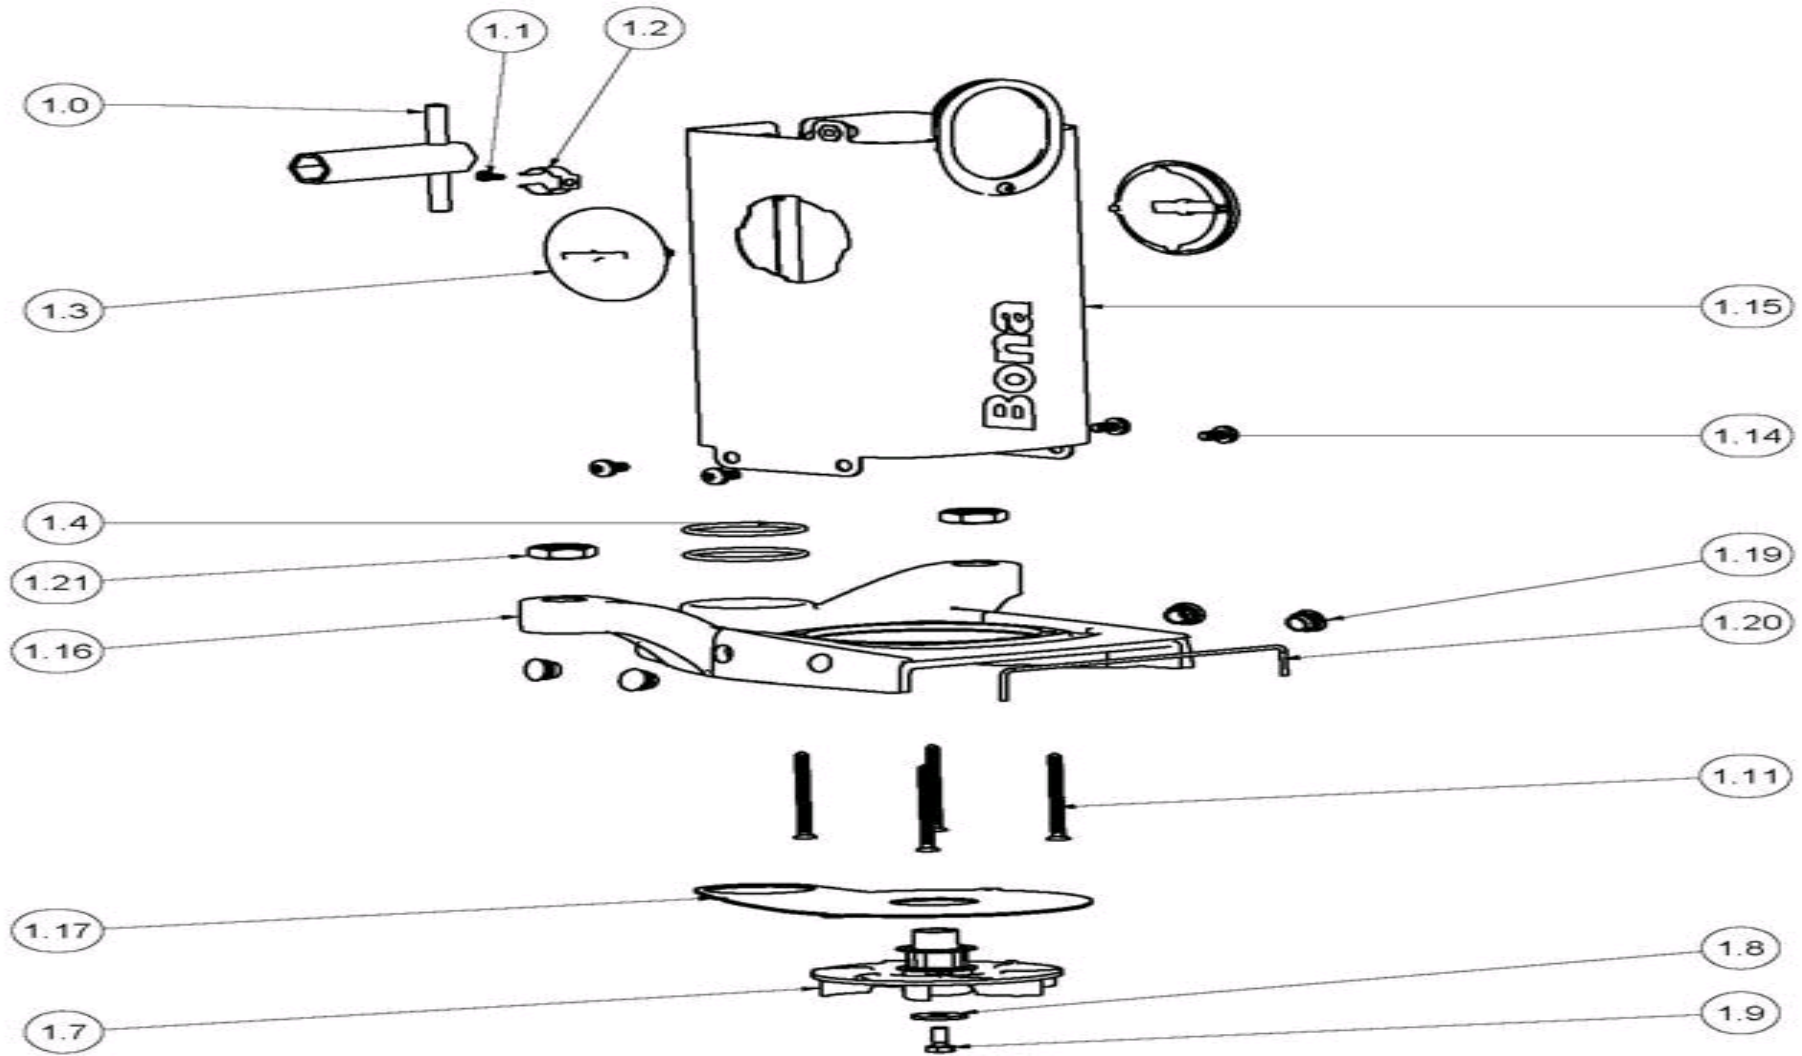

Bona Edge AM0003196 Edge Housing

Bona Edge AM0003196 Edge Housing

| | | |
|--------|-------------|--------------------------------|
| 1.00 . | ASO990717 | Box spanner NV17 |
| 1.01 . | ASO958105 | Screw M3,5x10 Sheet-track |
| 1.02 . | ASO945563 | Clips WHA FZB 19-24 |
| 1.03 . | ASO231056 | Side prot. cover black BE'05 |
| 1.04 . | ASO927044 | O-ring 44,2x3 |
| 1.07 . | ASO231014 | Ventilator compl. |
| 1.08 . | ASO965004 | Washer TRSB 6,4X22X4 fzb |
| 1.09 . | ASO951415 | Screw M6S M6x14H fzb |
| 1.11 . | ASO953324 | Screw MF6S M5X55 |
| 1.14 . | ASO957821 | Screw Torx MRT M6x10 T30 fzb |
| 1.15 . | ASO231555 | Front cover with isolation cpl |
| 1.16 . | ASO232712.3 | Motor bracket BE '08 gray |
| 1.17 . | ASO232713 | Cover plate to ventilator BE |
| 1.19 . | ASO929086 | Cover plug 16/13-8 black |
| 1.20 . | ASO928031 | Rubber string dia 3 mm L=200 |
| 1.21 . | ASO960090 | Nut ML6M M16 fzb |