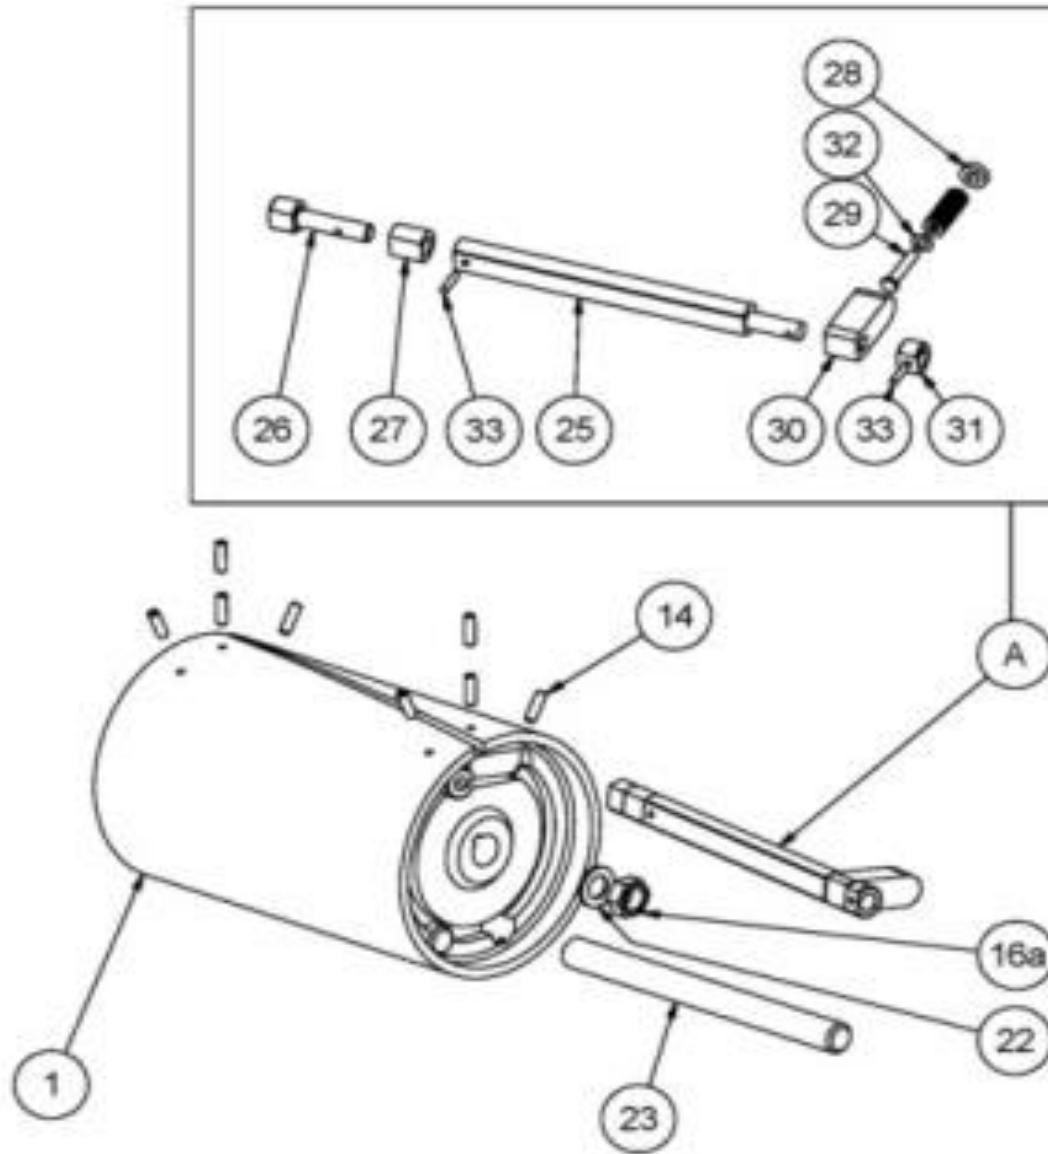

Bona Drum AMO120006.3 Drum sanding drum

Bona Drum AMO120006.3 Drum sanding drum

.	ASO122500	Sanding drum felt 580 mm
.	ASO122501	Sanding drum with Rubber 580mm
.	ASO122700	Exchange felt and balancing
01 .	ASO122001	Drum 580mm without coating
14 .	ASO931052	Circlip ring SGH52
16A .	ASO960800	Nut M6M M14 (NV-22) fzb
22 .	ASO965800	Washer 15X26X2 fzb
23 .	ASO122023	Counter weight
25 .	ASO122025	Excenter
26 .	ASO122026	Shaft for allen key
27 .	ASO122027	Sleeve
28 .	ASO122028	Screw M16x6
29 .	ASO935035	Cylinder bolt CBH 6x35 FZB
30 .	ASO122030	Spring washer bracket
31 .	ASO122031	Shaft /outer
32 .	ASO943400	Spring 6,2/12,5x0,7
33 .	ASO936820	Pin FRP-SP 4x20

A . ASO122600 Excenter incl spring washer