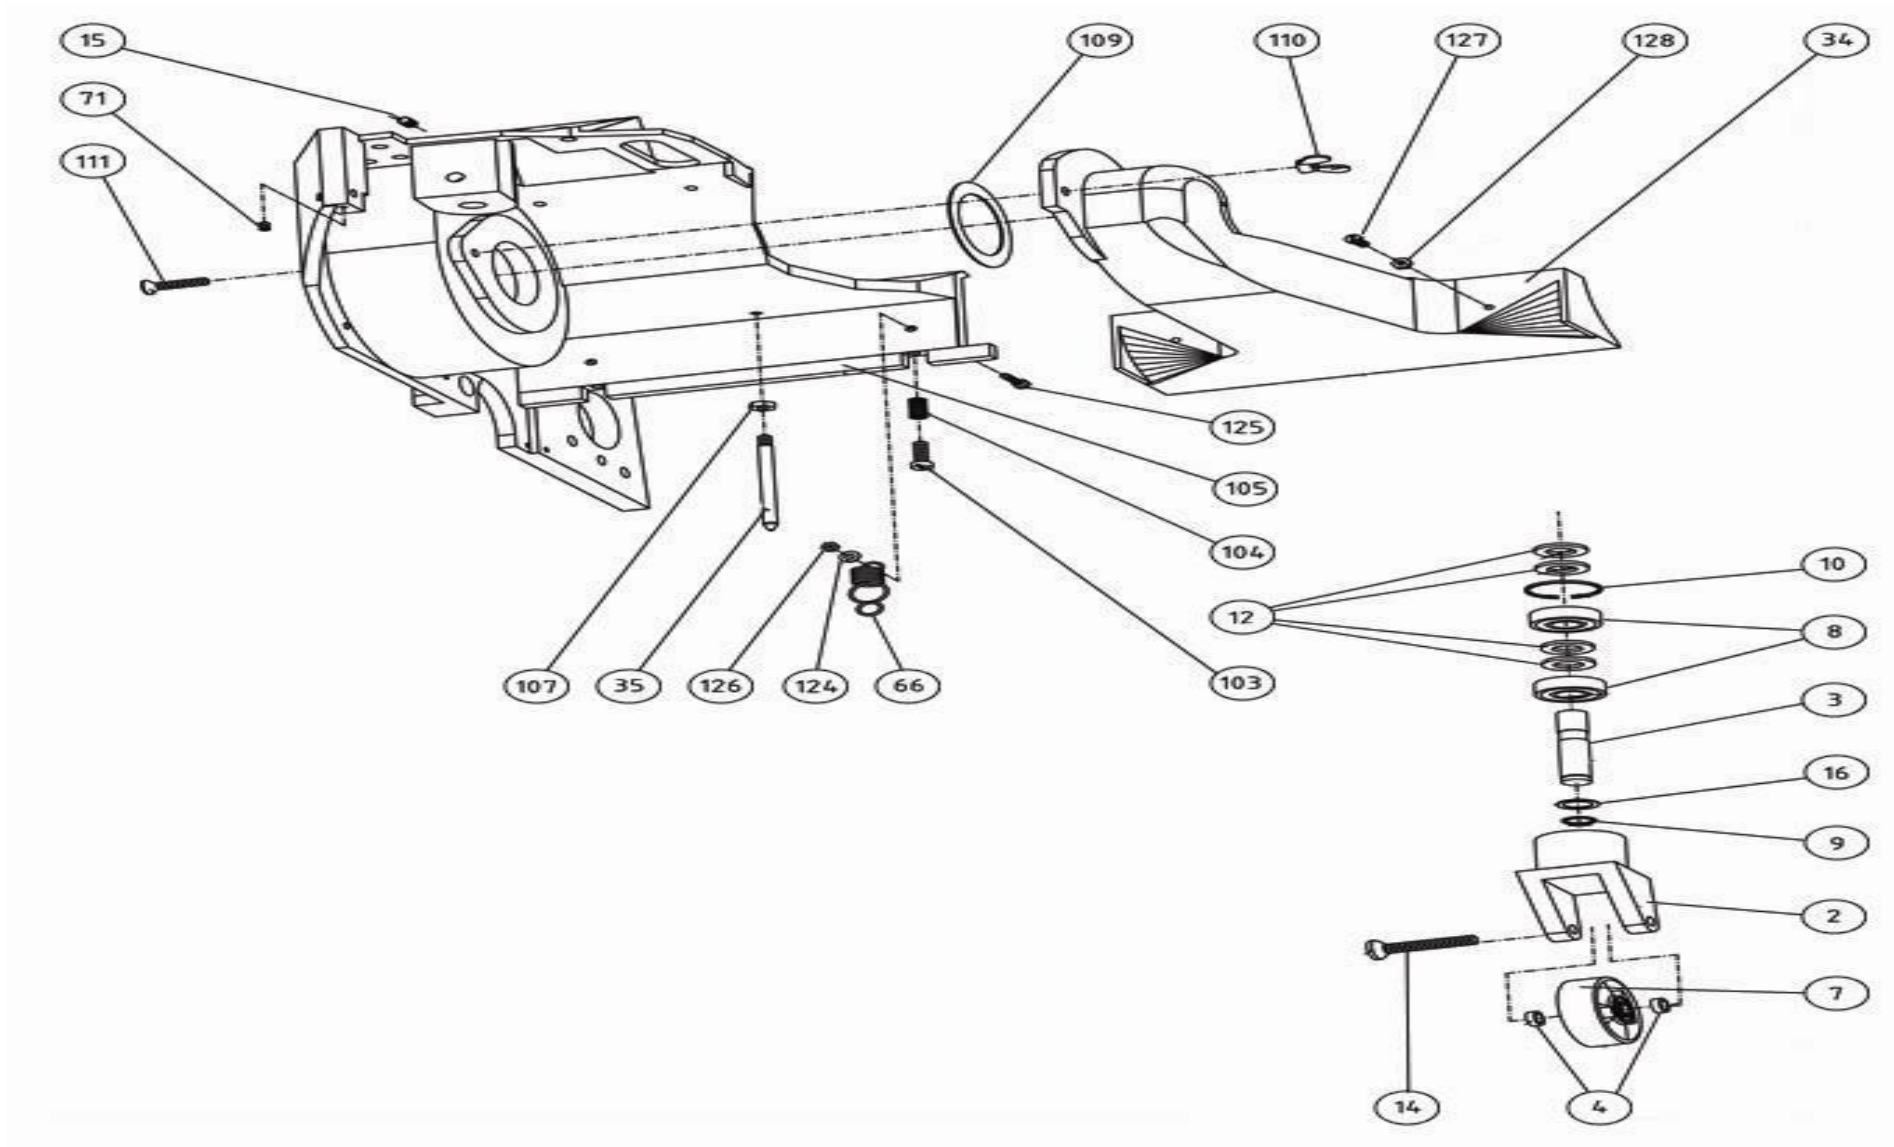

Bona Drum AMO120006.3 Drum rear wheel

	Bona Drum AMO120006.3 Drum rear wheel
.	ASO111534.3 Intake duct complete
002 .	ASO117002.3 Wheel bracket grey
003 .	ASO117003 Axle 17x98
004 .	ASO934028 Spacer 15x10,2x5
007 .	ASO117007 Wheel complete
008 .	ASO916203 Ball bearing 6203-2RSH
009 .	ASO930017 Circlip ring SGA17
010 .	ASO931040 Circlip ring SGH40
012 .	ASO965900 Washer BRB17X30X3 FZB
014 .	ASO953628 Screw MF6S M10x70
015 .	ASO955614 Screw MSK6SS M10X12
016 .	ASO968410 Spacer 17x24x1,0
034 .	ASO111034.3 Intake duct grey
035 .	ASO111035 Guide pin
066 .	ASO111066 Spring
071 .	ASO955412 Screw MSK6SS M6x8
103 .	ASO950519 Screw MCS M8x25 fzb
104 .	ASO941020 Spring TF1x8x20
105 .	ASO928151 Rubber molding 270x10x15 cut

107 .	ASO960500	Nut M6M M8 fzb
109 .	ASO111088	Sealing intake duct 66x88
110 .	ASO962005	Wing nut MVM M8 fzb
111 .	ASO954520	Screw MFS M8X30 fzb
124 .	ASO968002	Spacer DB 6x12,5x0,2
125 .	ASO951418	Screw M6S M6x20 fzb
126 .	ASO960400	Nut M6M M6 fzb
127 .	ASO950416	Screw MCS M6x16 fzb
128 .	ASO960400	Nut M6M M6 fzb