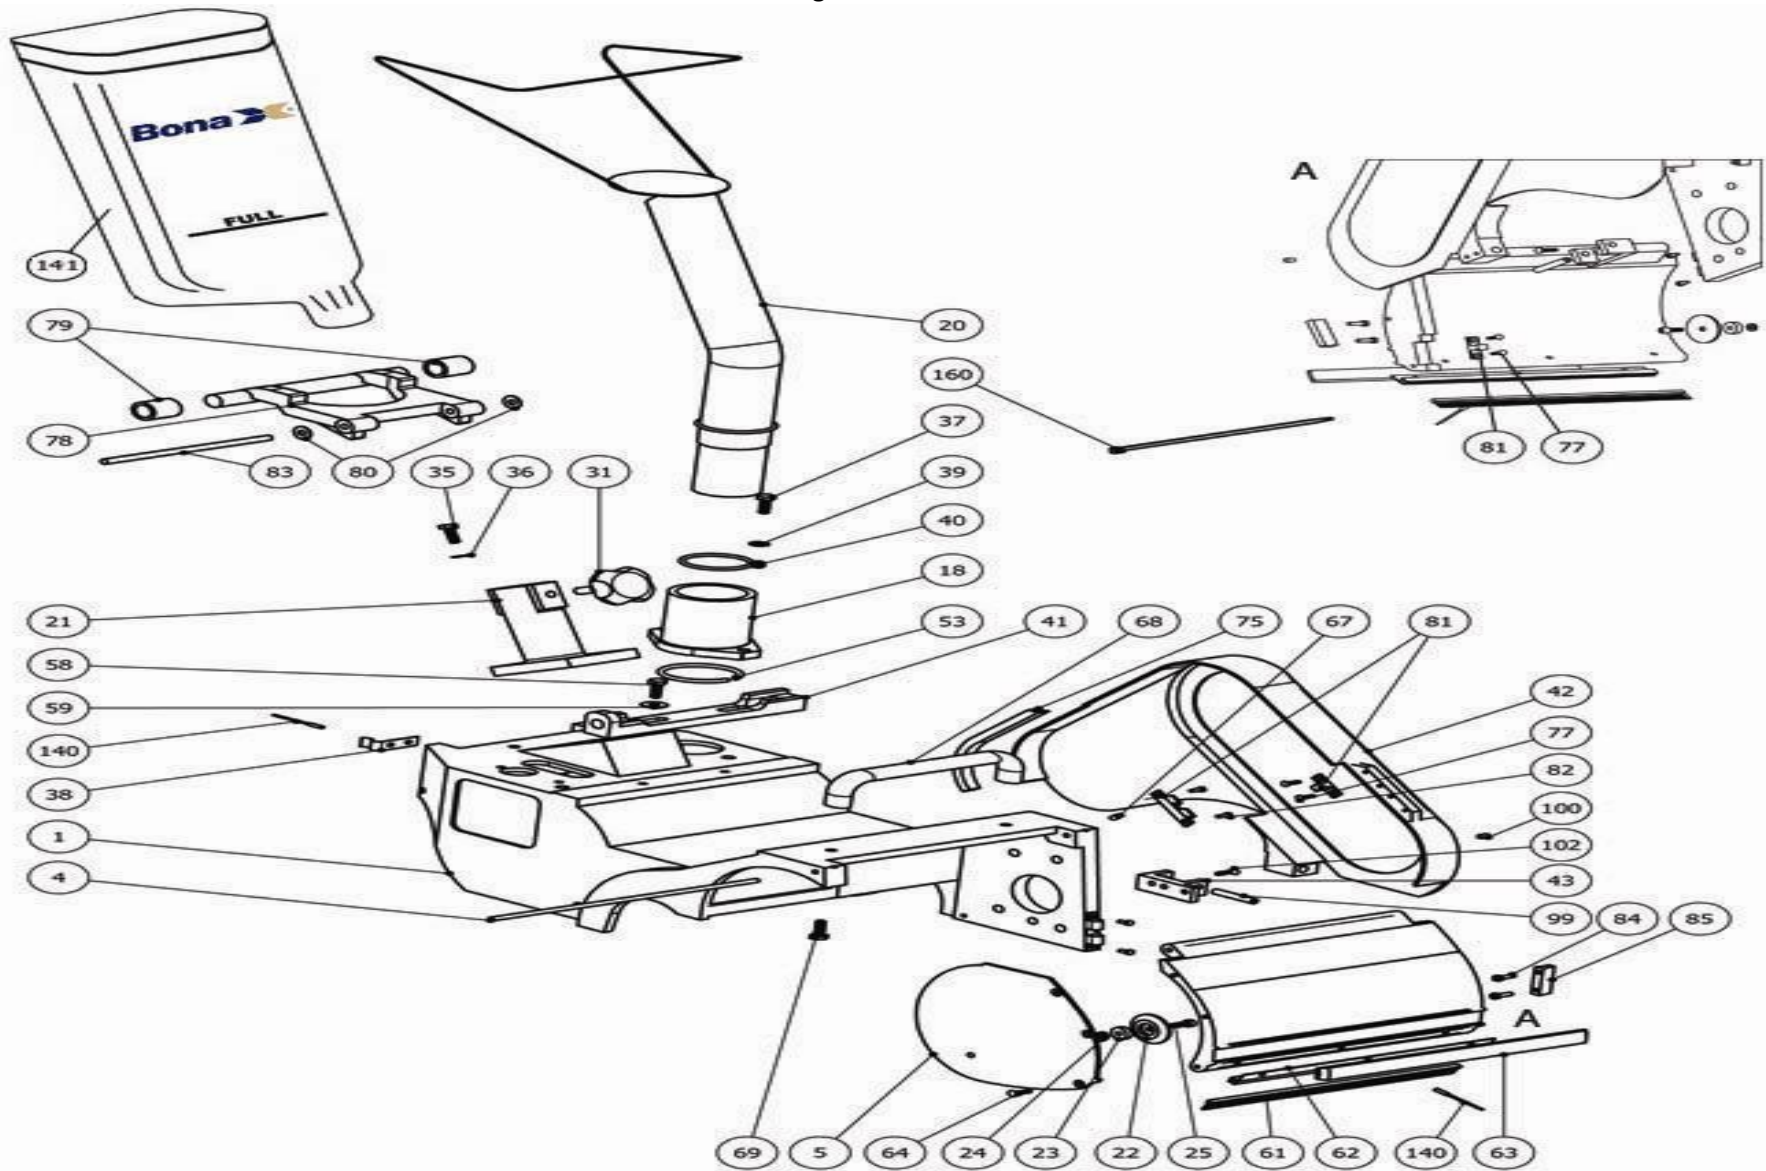

Bona Drum AMO120006.3 Drum housing

Bona Drum AMO120006.3 Drum housing

.	ASO151005.3	Side cover compl. Grey
.	ASO151500.3	Front/side cover compl. grey
.	ASO152522	Side roller complete
001 .	ASO151001.3	Chassis
003 .	ASO121003.3	Front cover Drum/flex grey
004 .	ASO121004	Axle
005 .	ASO151004.3	Side cover grey
018 .	ASO111018.3	Tube holder grey
020 .	ASO116600.3	Dust tube complete
021 .	ASO111021.3	Handle bracket grey
022 .	ASO152522	Side roller complete
023 .	ASO910626	Ball bearing 626-2RSH
024 .	ASO968002	Spacer DB 6x12,5x0,2
025 .	ASO958412	Screw MELC6S M6X10
031 .	ASO945145	Locking knob WN730 T50-M10x25
035 .	ASO951519	Screw M6S M8x25 fzb
036 .	ASO965500	Washer

038 .	ASO111038	Locking plate for tilt support
040 .	ASO927057	O-ring 57,15x3,5
041 .	ASO111041.3	Motor bracket rear grey
042 .	ASO111042.3	Belt cover grey
043 .	ASO111043.3	Hinge bracket grey
053 .	ASO928061	Rubber string 6x200 (cut)
058 .	ASO951518	Screw M6S M8x20 fzb
059 .	ASO968106	Washer 8,4x24x2 fzb
061 .	ASO929006	Dust brush front cover L=280
062 .	ASO929023	Profile front cover L=280
063 .	ASO929041	Sealing strip
064 .	ASO953313	Screw MF6S M5X10
067 .	ASO955412	Screw MSK6SS M6x8
068 .	ASO945192	Handle CC-192 black
075 .	ASO929032	Sealing strip belt cover, rear
077 .	ASO954213	Screw MFS M4X10 fzb
078 .	ASO111036.3	Tilt support grey
079 .	ASO929051	Rubber cap dia 26x3,5

080 .	ASO968105	Washer 10x16x0,5
081 .	ASO945160	Quick lock (Set)
082 .	ASO950213	Screw MCS M4x10 fzb
083 .	ASO111037	Shaft for tilt support
084 .	ASO950318	Screw MCS M5x20 fzb
085 .	ASO945142	Fixed handle LG-01 black
099 .	ASO935550	Cylinder pin 8x50
102 .	ASO953419	Screw MF6S M6X25
140 .	ASO937216	Pop rivet 4,8x16,0
141 .	ASO991001.3	Dust bag GM/GMU
160 .	ASO945730	Cable tie, can be open.TYL300M