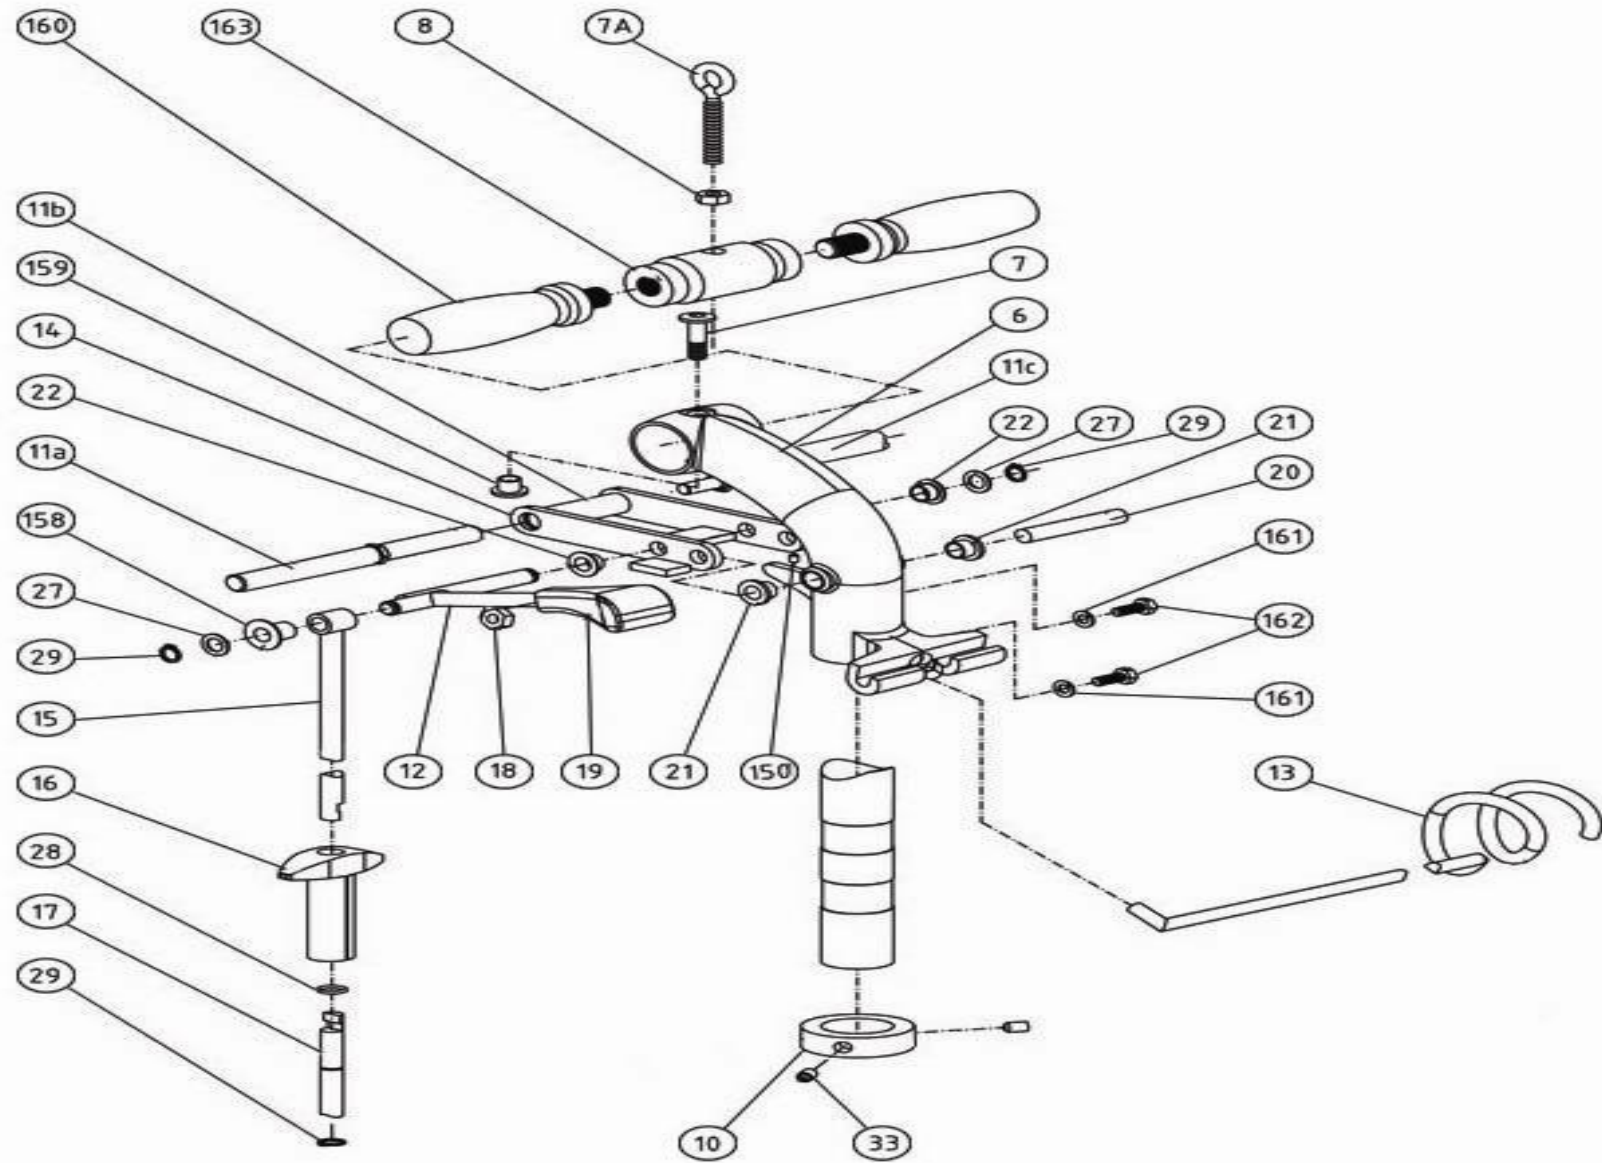

Bona Drum AMO120006.3 Drum handle

Bona Drum AMO120006.3 Drum handle

.	ASO156500.3	Handle complete grey
.	ASO156510.3	Working pressure handle black
.	ASO156511.3	Working handle compl. Black
.	ASO156512.3	Working pr.handle compl.black
006 .	ASO156513.3	Main handle bracket compl.
007 .	ASO958020	Hexagonal Screw MELC6S M8x30
008 .	ASO960500	Nut M6M M8 fzb
010 .	ASO116010	Tube sleeve
011a .	ASO156013.3	Working pr.handle shaft long
011b .	ASO156018	Tube sleeve 51x51x1
011c .	ASO156017.3	Working pressure handle short
012 .	ASO156012	Working pressure handle
013 .	ASO991220	Cable holder
014 .	ASO156021	Bracket working press. handle
015 .	ASO156015	Upper connection rod
016 .	ASO116516	Locking piece for rods compl.
017 .	ASO118017	Lower connection rod
018 .	ASO960050	Nut ML6M M8 fzb

019 .	ASO156019.3	Lever for handle, black
020 .	ASO156020	Axle dia 10x61
021 .	ASO948010	Plain bearing BM1008, shaft
022 .	ASO948006	Plain bearing BM1006xF18 FB
027 .	ASO968101	Spacer 10x16x0,1
028 .	ASO927009	O-ring 9,3x2,4
029 .	ASO930010	Circlip ring SGA10
033 .	ASO955512	Screw MSK6SS M8X8
064 .	ASO991001.3	Dust bag GM/GMU
065 .	ASO945730	Cable tie, can be open.TYL300M
120 .	ASO116600.3	Dust tube complete
150 .	ASO955210	Screw MSK6SS M4X5
158 .	ASO948015	Plain bearing BM1006xF18 FB
159 .	ASO963400	Collar nut socket head M8
160 .	ASO116011.3	Plastic handle black
161 .	ASO965400	Washer 6,4X12X1,5 fzb
162 .	ASO951416	Screw M6S M6x16 fzb
163 .	ASO156022.3	Handle bracket