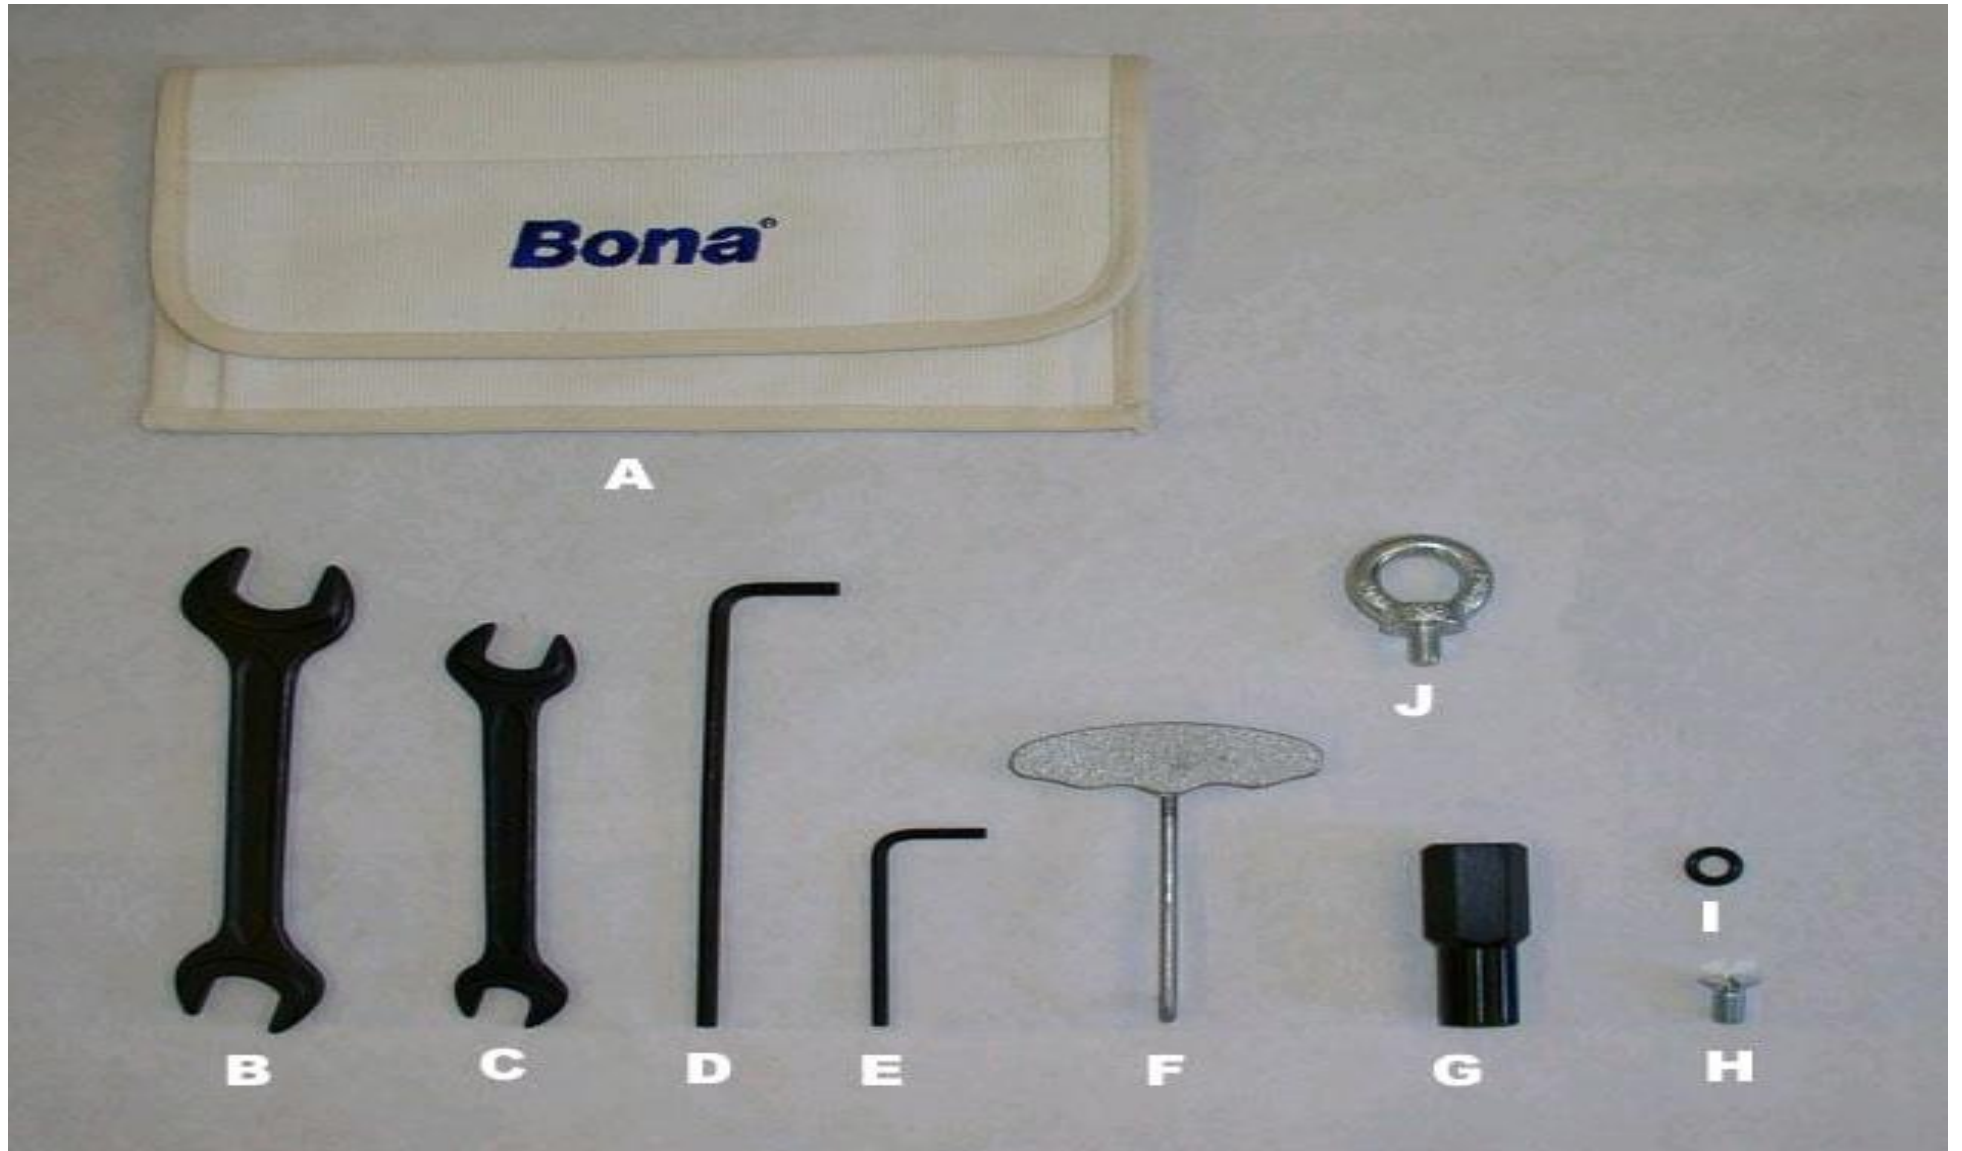

Bona Drum AMO120006.3 Drum Accessories

Bona Drum AMO120006.3 Drum Accessories

- . ASO904014 Extension cable 10 m 1-phase
- A . ASO991100 Tool bag new model
- B . ASO990819 Box spanner NV19/22
- C . ASO990813 Box spanner 13/16
- D . ASO990605 Hexagonal wrench 5mm long shaf
- E . ASO990604 Hexagonal wrench 4 mm black
- F . ASO991140 Handle for intake induct
- G . ASO112118 The tool to exchange of drum
- H . ASO954516 Screw MFS M8X16 FZB
- I . ASO927007 O-ring 7,52x3,53
- J . ASO958515 Eye socket LT DIN580 M8x15 fzb