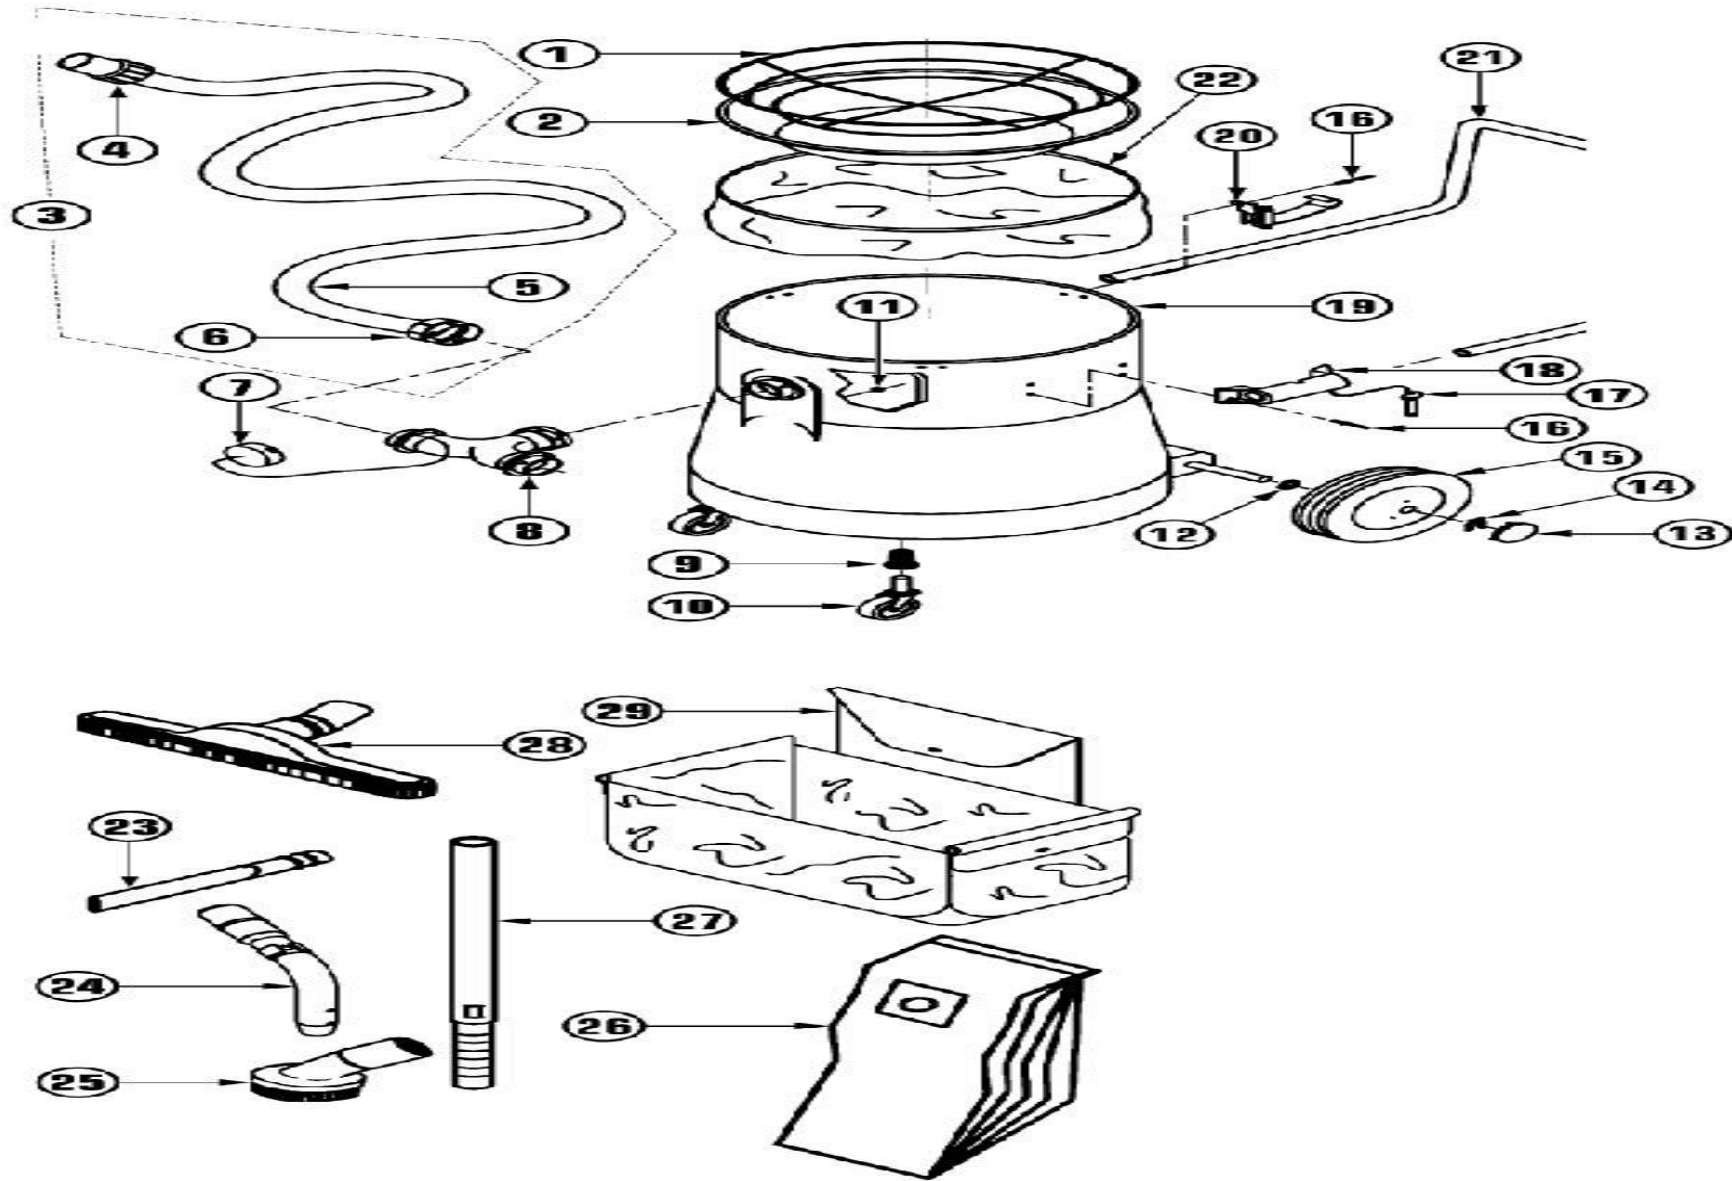

Bona DCS Super Vac AM0001480 PolyTank

Bona DCS Super Vac AM0001480 PolyTank

.	AS1532532SCA	DCS 14in Felt Floor Tool
01 .	AS15371696	FILTER FRAME
02 .	AS15371580	DCS Super Vac Filter - Cloth
03 .	AS15379441	DCS 25' Hose
04 .	AS15378038	HOSE CUFF (1)
05 .	AS15353973	25 Ft Hose (no cuffs)
06 .	AS1349445	1 1/3 Swivel Hose Connector
07 .	AS15349259	CAP W/CHAIN
08 .	AS15353582	2-INTO-1 ADAPTER ASSEMBLY
09 .	AS15371750	PLASTIC WHEEL SOCKET
10 .	AS15307408	2-1/2in SWIVEL CASTER
11 .	AS15303909	Steel Washer
12 .	AS15374059	Spring washer
13 .	AS15319317	HUB CAP
14 .	AS15368997	X WASHER
15 .	AS15316059	8in WHEEL/HUB NON-MAR VAC
16 .	AS15374733	Pop Rivet
17 .	AS15385182	Speed Pin Assembly
18 .	AS15376949	HANDLE BRACKET
19 .	AS15357472	Complete Poly Tank Assembly
19A .	AS15357383	POLYTANK
20 .	AS15358312	HOLD DOWN CLAMP (VAC)

- 21 . AS15376906 CHROME PUSH HANDLE
- 22 . AS15430692 DCS Vac/HP Vac Intermed-Paper
- 23 . AS15341312 CREVIS TOOL
- 24 . AS15350222 CURVED ELBOW 1.25 FOR 1.50
- 25 . AS16503PR ROUND DUST BRUSH W/ADAPTOR
- 26 . AS15384496 DCS Super Vac Vacuum Bag-Paper
- 27 . AS15373958 TELESCOPE WAND 1.24'
- 28 . AS1532535HSL 14in FLOOR BRUSH (1-1/4in)
- 29 . AS15319198 TOOL CADDY (BLUE)VAC