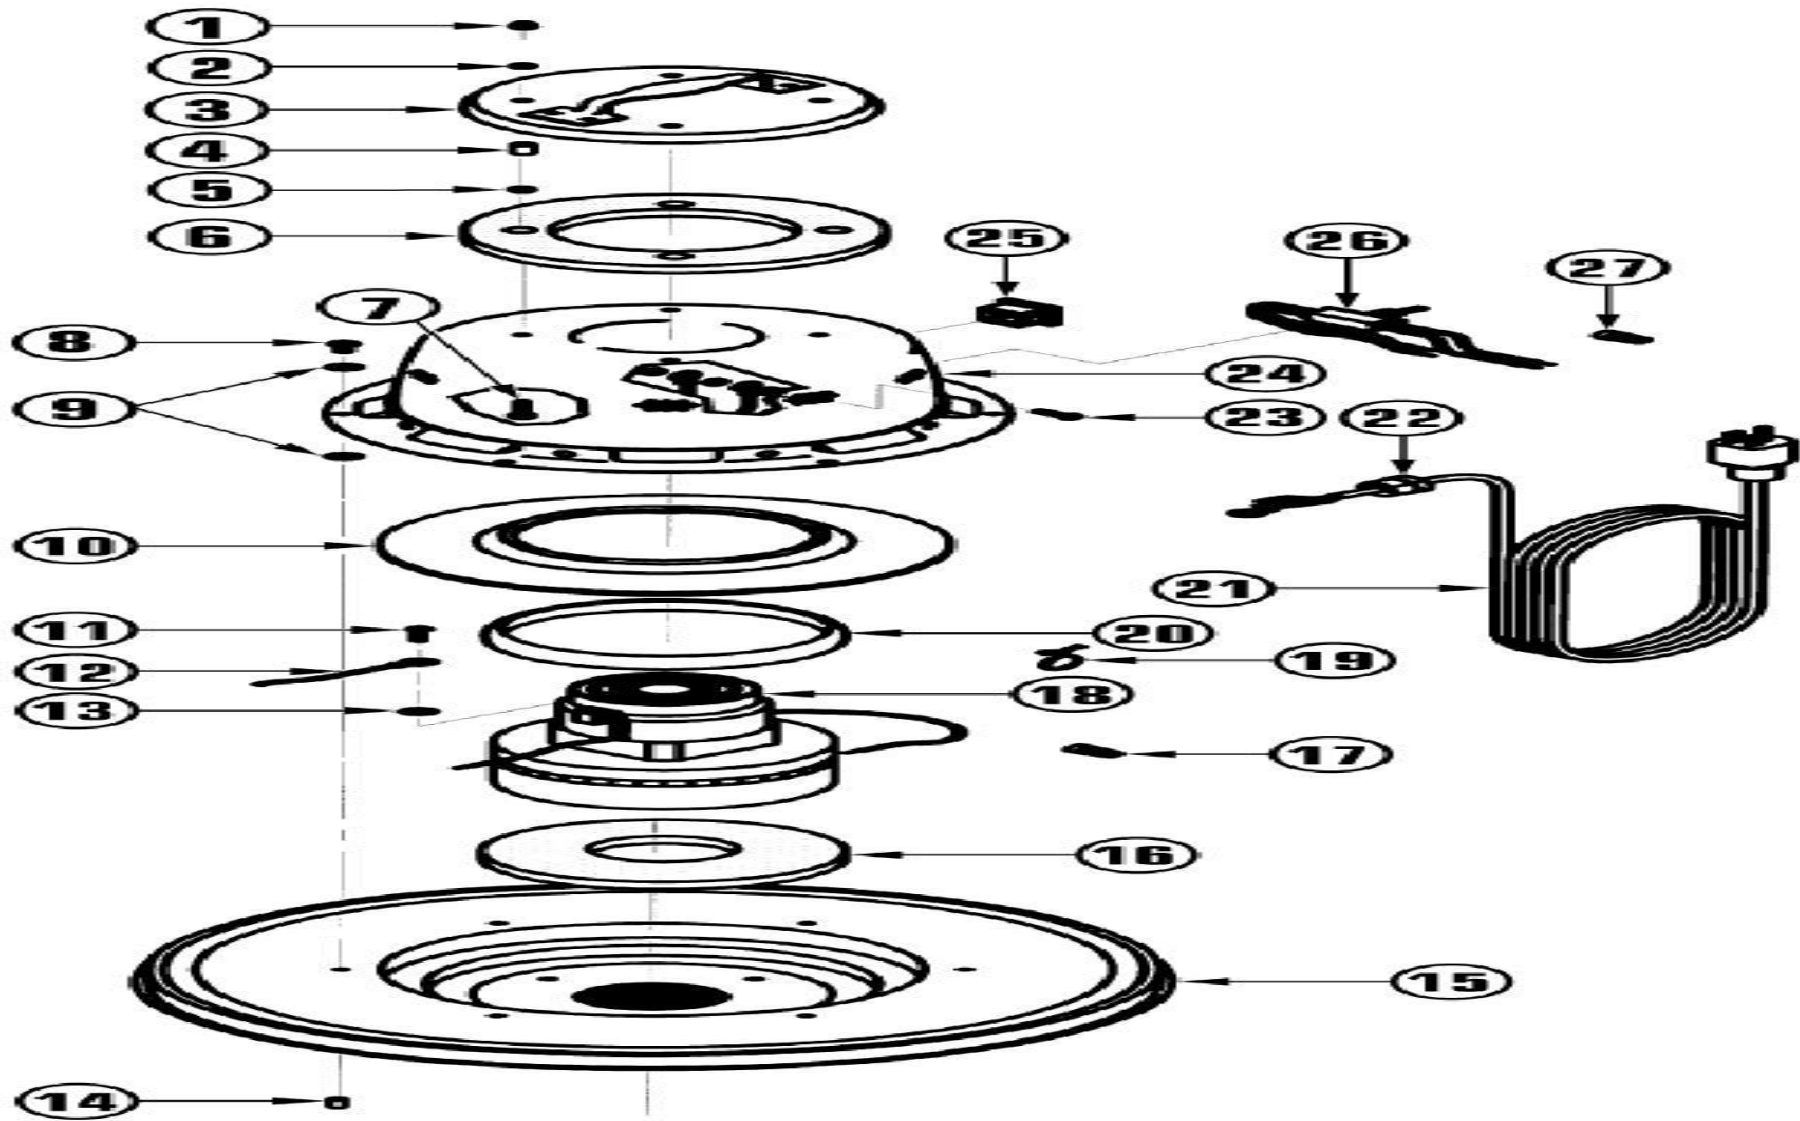

Bona DCS Super Vac AM0001480 2-hp Motor Head

Bona DCS Super Vac AM0001480 2-hp Motor Head

06 .	AS15359300	FOAM SILENCER DISC
07 .	AS15335169	#10-24 X 1" Screw
08 .	AS15314595	#12-14 X ½" Screw
09 .	AS15364037	#12 Lockwasher
10 .	AS15315737	MOTOR HOLDDOWN
11 .	AS15393258	#10-32 Screw
12 .	AS15307440	Electrical Lead w/terminals
13 .	AS15364037	#12 Lockwasher
14 .	AS15341649	Screw Protector
15 .	AS15326275	COVER ASSEMBLY
16 .	AS15378607	Circle Gasket
17 .	AS15350648	Yellow Wire Connector
18A .	AS15389684	115V 2 HP MOTOR (V)
18B .	AS15389692	230V 2HP Motor
19 .	AS15365483	Purse Lock
20 .	AS15303011	Gasket

21 .	AS15306819	30' MOTOR POWER CORD
22 .	AS15318329	STRAIN RELIEF
23 .	AS15337315	#10-24 X 3/4" Screw
24 .	AS15312886A	Dome Assembly
25 .	AS15443344	Cap Plug
26 .	AS15324140	DCS VACUUM SWITCH ASSEMBLY
27 .	AS15350648	Yellow Wire Connector