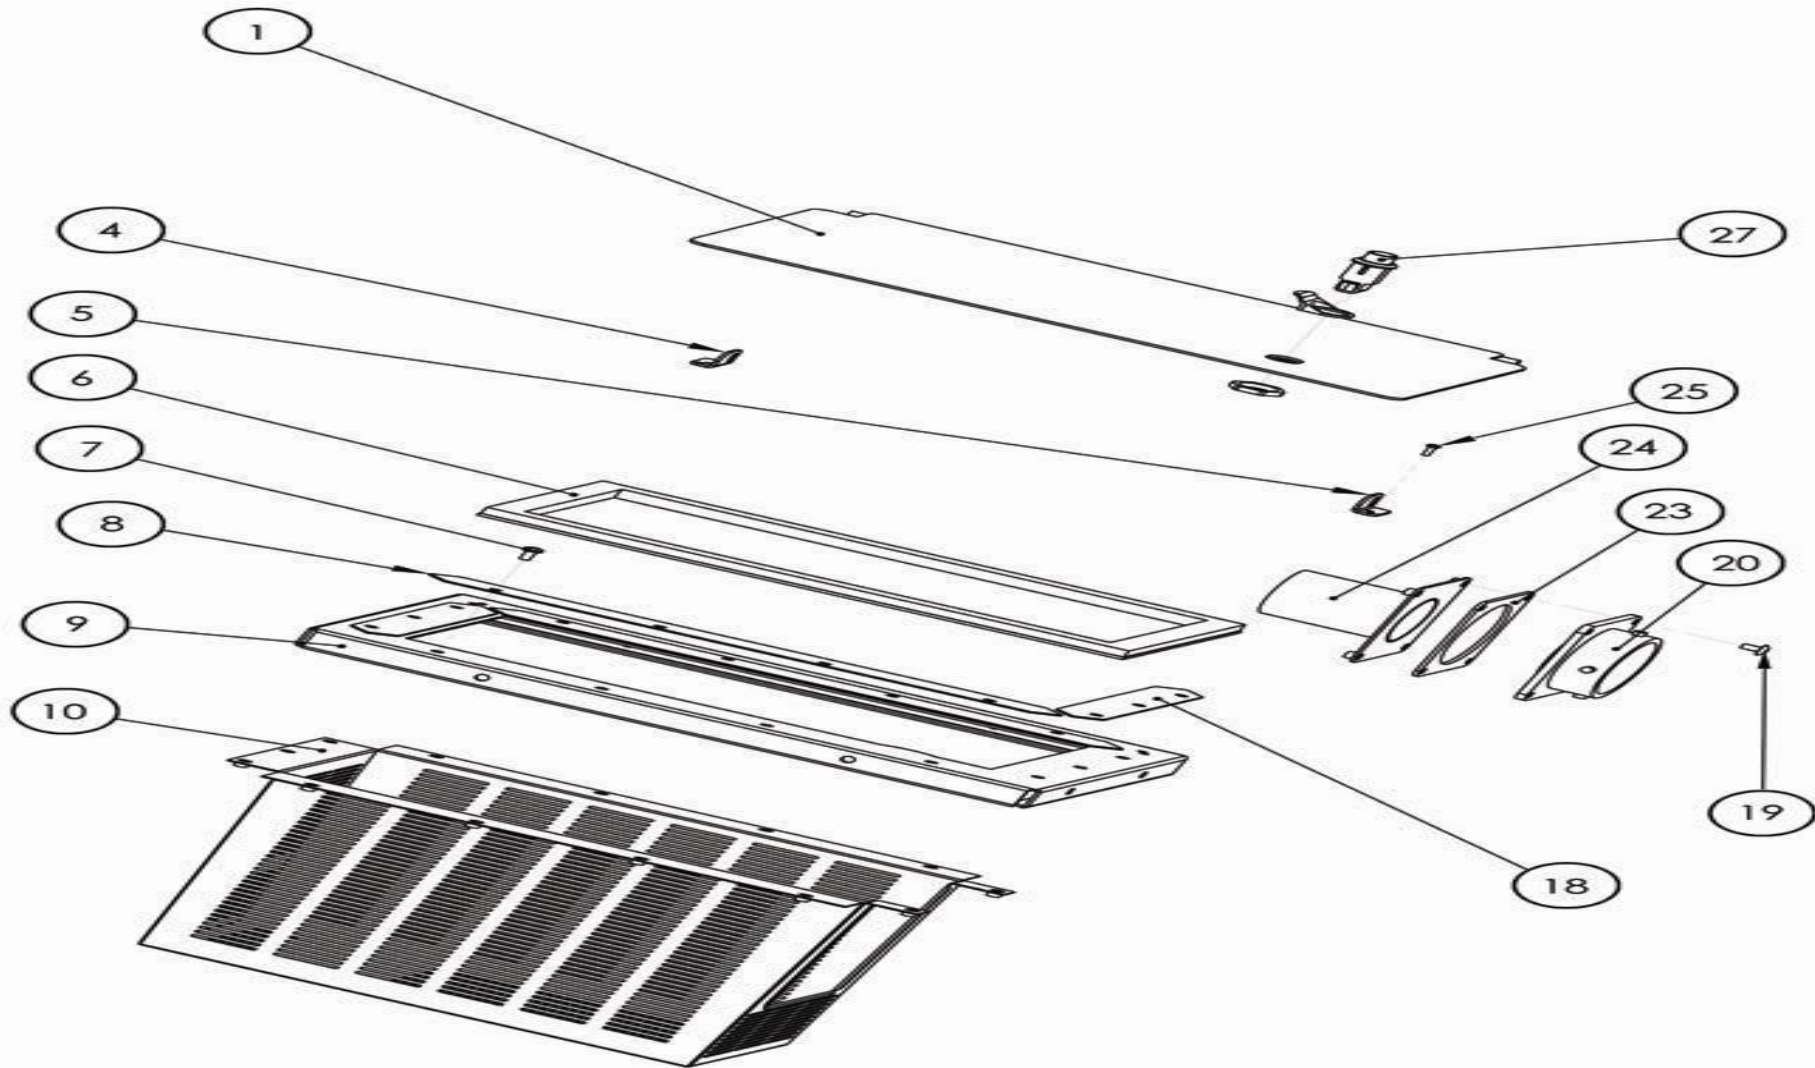

Atomic 110 AD0003401 Vacuum cabinet filter basket

Atomic 110 AD0003401 Vacuum cabinet filter basket

01 .	AS3400451	LID W/ROD
04 .	AS3400454	HINGE, LID, LEFT
05 .	AS3400455	HINGE, LID, RIGHT
06 .	AS3400456	GASKET, SQUARE 16" x 8"
08 .	AS3400457	BRACKET, GASKET LONG
09 .	AS3400458	TOP SHELF
10 .	AS3400459	FILTER BASKET ASSY
18 .	AS3400460	BRACKET, GASKET SHORT
20 .	AS3400461	MALE BAYONET
23 .	AS3400462	Gasket, bayonet
24 .	AS3400463	INPUT PORT FLANGE ASSY
27 .	AS3400464	PUSH LATCH