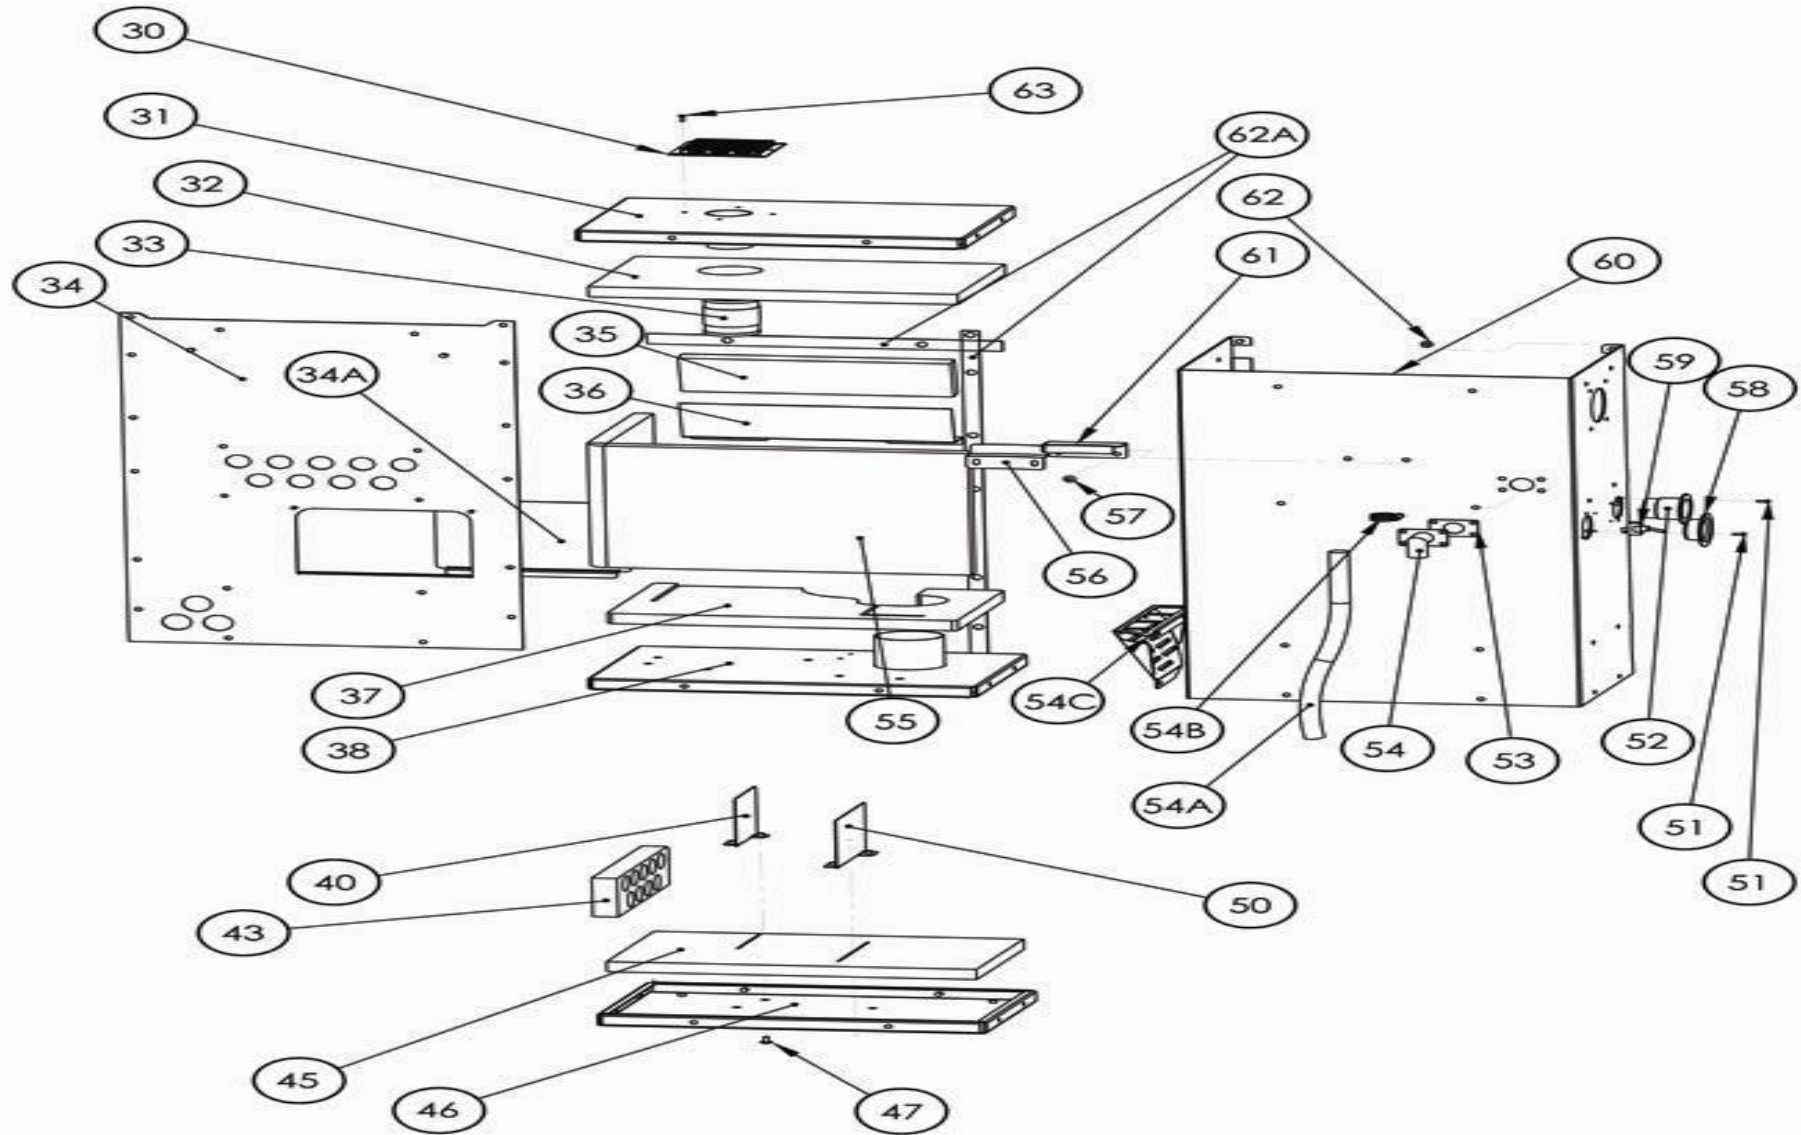

Atomic 110 AD0003401 Cabinet main body

Atomic 110 AD0003401 Cabinet main body

30 .	AS3400466	SCREEN, VACUUM INPUT
31 .	AS3400467	SECOND SHELF
32 .	AS3400468	Sound material, second shelf
33 .	AS3400469	RUBBER COUPLER
34 .	AS3400470	BACK PLATE
34A .	AS3400465	ACCESS DOOR W/HARDWARE
35 .	AS3400471	Sound material air deflection
36 .	AS3400472	COOLING AIR DEFLECTOR
37 .	AS3400473	Sound material inside power pa
38 .	AS3400474	MOTOR SHELF
40 .	AS3400476	AIR DEFLECTOR, NOZZLE EXIT
43 .	AS3400477	Sound material exit holes
45 .	AS3400479	Sound material, bottom shelf
46 .	AS3400480	BOTTOM SHELF

50 .	AS3400483	AIR DEFLECTOR, NOZZLE
52 .	AS3400484	FLANGED PLUG, 110V
53 .	AS3400485	Gasket neg pressure tube plate
54 .	AS3400486	NEG PRESSURE TUBE ASSY
54A .	AS3400518	HOSE, NEG. PRESSURE
54C .	AS3400559	AIR DEFLECT. SIDE CABINET
55 .	AS3400487	Sound material, motor compartm
56 .	AS3400488	DRUM LOCK, CURVED ASSY
58 .	AS3400489	SWITCH MOUNTING PLATE
59 .	AS3000163	TOGGLE SWITCH 15A 250V
59 .	AS3400558	SWITCH FOR LS MOTOR-ATOM 110
60 .	AS3400490	OUTER SHELL
61 .	AS3400491	DRUM LOCK, FLAT ASSY
62A .	AS3400552	GASKET, BACKPLATES(LONG&SHORT)