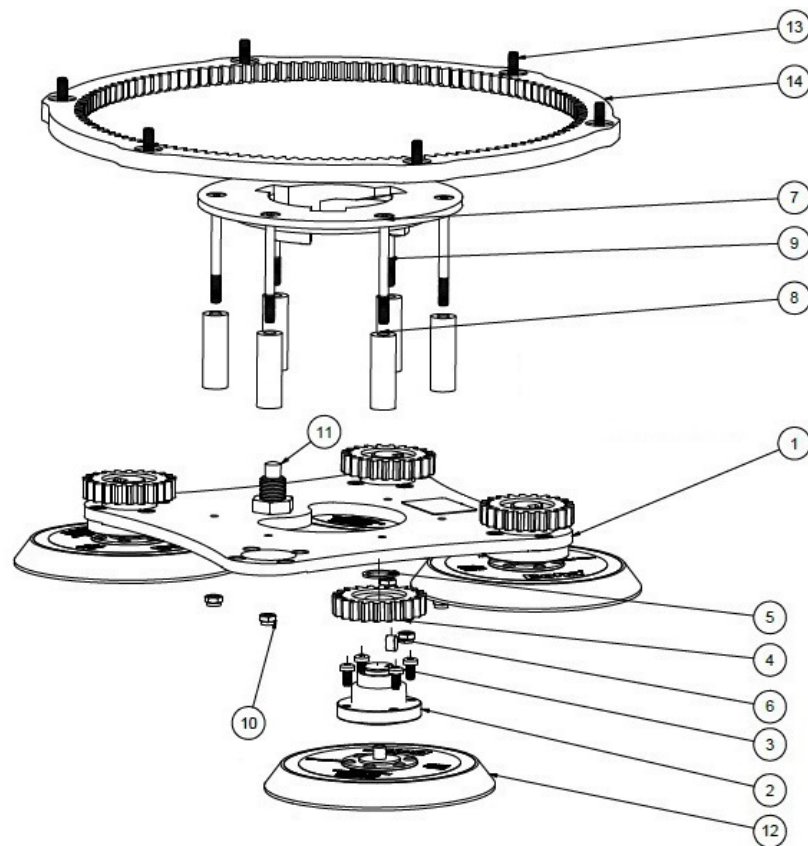

3199940200 – Geared motor FlexiSand 1900W 240V/60Hz

PARTS LIST			
ITEM	Q.TY	DESCRIPTION	PART NUMBER
1	1	Stator Flexi 1900W 240V/60Hz	3100030705
2	1	Planet gearbox 11:1	4600030254
3	1	Rotor with shaft Flexi 1900W 50/60Hz	3100030700
4	8	Screw 5/16" UNC 7/8 H.S.H.C. all thr.	5801130809
5	1	Fan for motor	ASO900552
6	1	Wing screw M5x16	ASO945163
7	1	Circlip ring SgH 40	5803031013
8	1	Motorcover FIR painted	ASO315171
9	4	Screw VTC Torx M5x12	ASO957813
10	1	Centrifugal switch (stationary)	ASO900554
11	1	Centrifugal switch (rotating) 60Hz	3100030704
12	1	Flexible coupling steel	ASO900557
13	1	Wave washer	ASO900561
14	1	Upper bearing	ASO900560
15	2	Lower bearing	ASO900559
16	1	Spacer for motor FIR	ASO900562
17	1	Label Bona 145x38	ASO996411
18	1	Start capacitor 145 µF	4600030119
19	1	Run capacitor 50 µF	3100030328
20	6	Screw VTCEI 4,8x31,5 UNF Fil.1"	5801130810

ASO312540 – Bona Power Drive

PARTS LIST			
ITEM	Q.TY	DESCRIPTION	PART NUMBER
1	1	Plate Quattrodisc	ASO312070
2	4	Bearing house with stub axle ass.y	ASO312240
3	16	Screw Torx MRT-TT M5x10 DIN 7500 Galv.	ASO957913
4	4	Spur gear	ASO312081
5	4	Snap ring SgA 18	ASO930018
6	4	Key 6x6x10	ASO932610
7	1	Aluminium machined clutchplate	ASO312021
8	6	Spacer	ASO312052
9	6	Screw hex.sock.count.M6x70 10.9 galv.	ASO953427
10	6	Nut M6 low self-locking DIN985	5801936001
11	1	Locking plunge	ASO945175
12	1	Set of 4 grinding pads Ø150	ASO319934
13	6	Screw Torx MFT-TT M6x25 galvanized	ASO958354
14	1	Internal spur gear	ASO312082