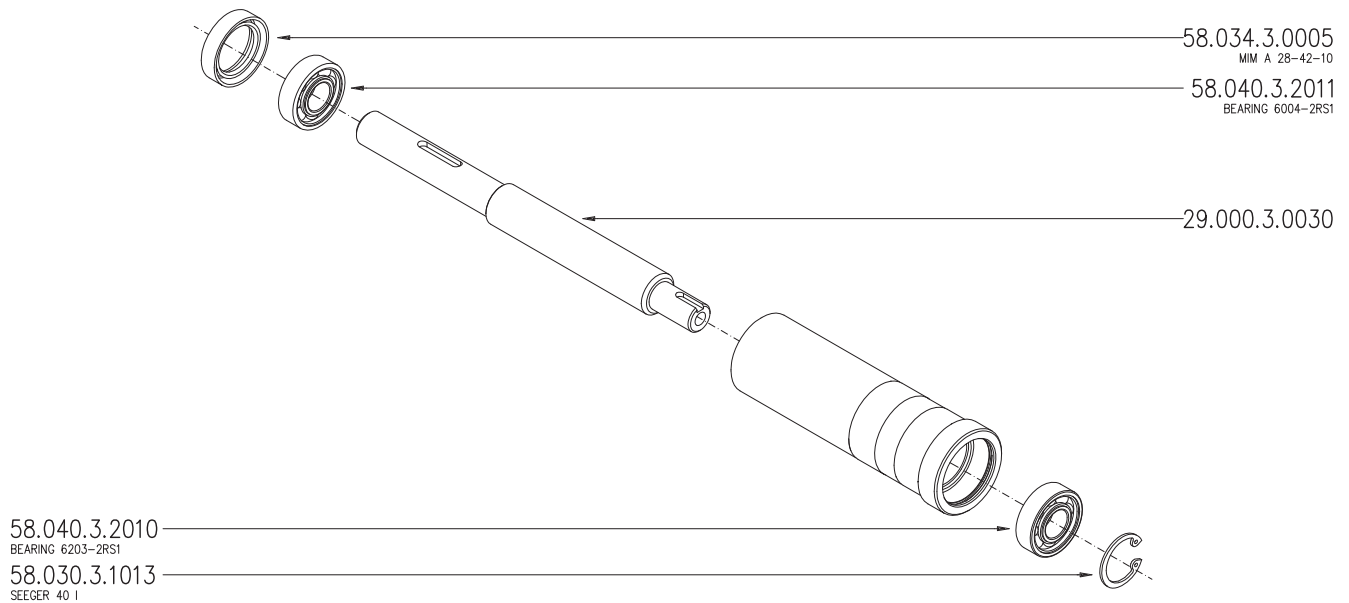

DRUM BUSHING

All Part #'s Begin With "ASK"

Bona Scorpion DCS