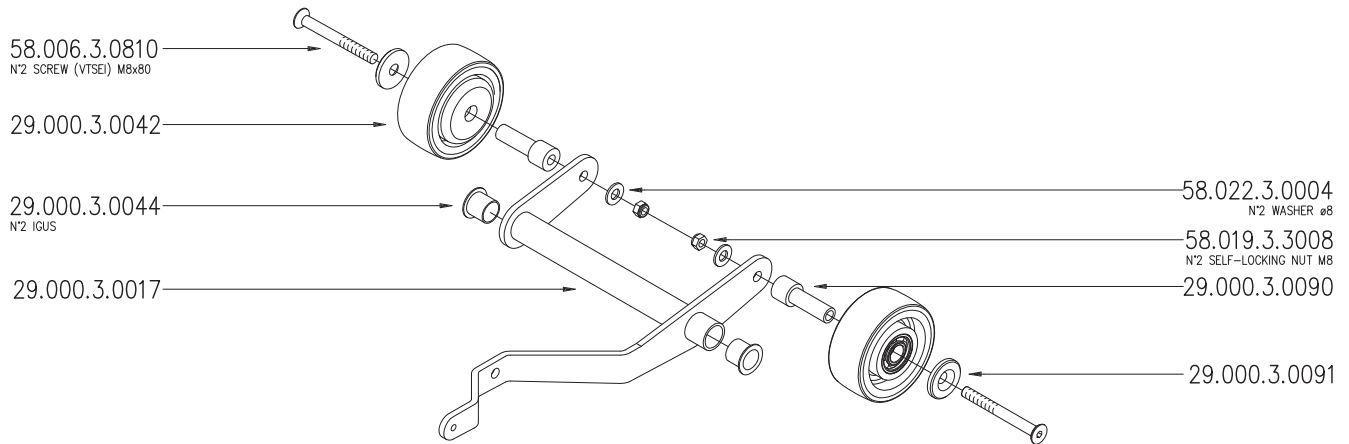

Item # & Motor Specification **All Part #'s Begin With "ASK"**

AMK185012	115V/60Hz, 1.3kW
AMK185002	230V/50Hz, 1.3kW

Bona Scorpion DCS

All Part #'s Begin With "ASK"

Bona Scorpion DCS

29.999.4.0026

COMPLETE WHEELS GROUP