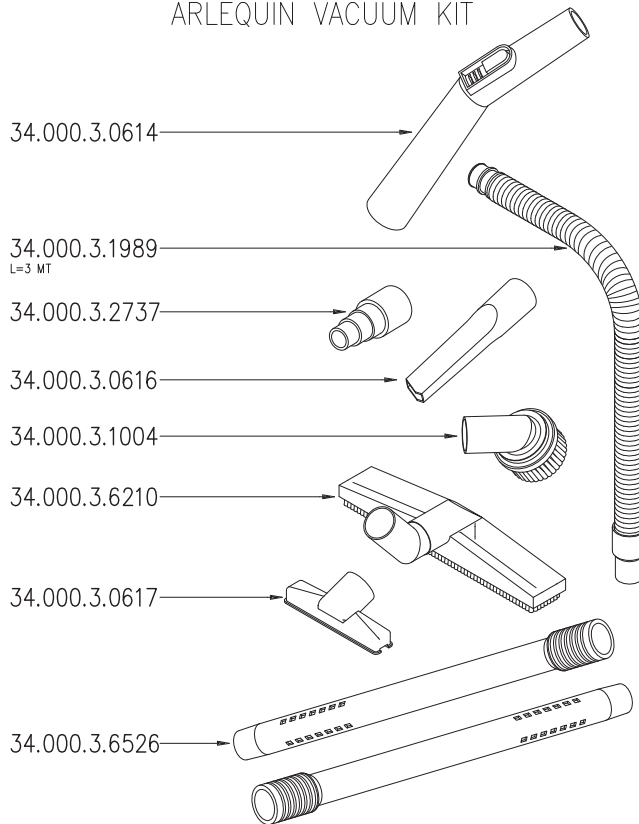

45.000.3.0050

5 PAPER DUST BAG BLISTER

45.999.4.0010

ARLEQUIN VACUUM KIT

45.999.4.0020

TOOLBAG EXP./EASY-FIT