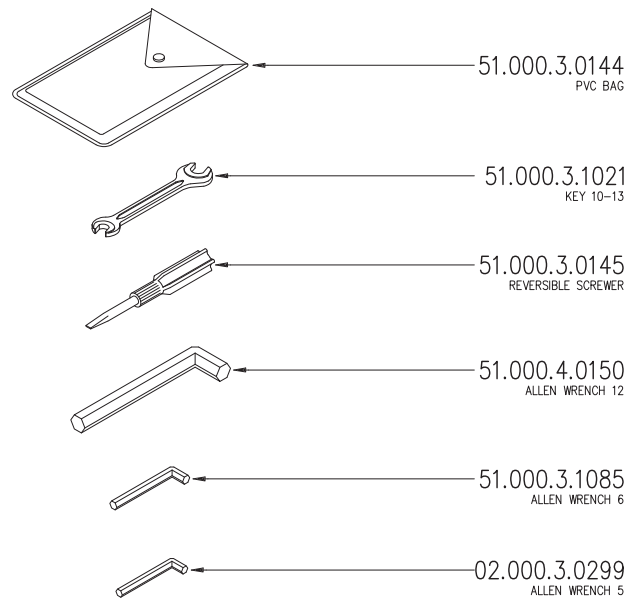

45.000.3.0050

5 PAPER DUST BAG BLISTER

45.999.4.0010

ARLEQUIN VACUUM KIT

45.999.4.0020

TOOLBAG EXP./EASY-FIT

All Part #'s Begin With "ASK"

Bona Scorpion DCS