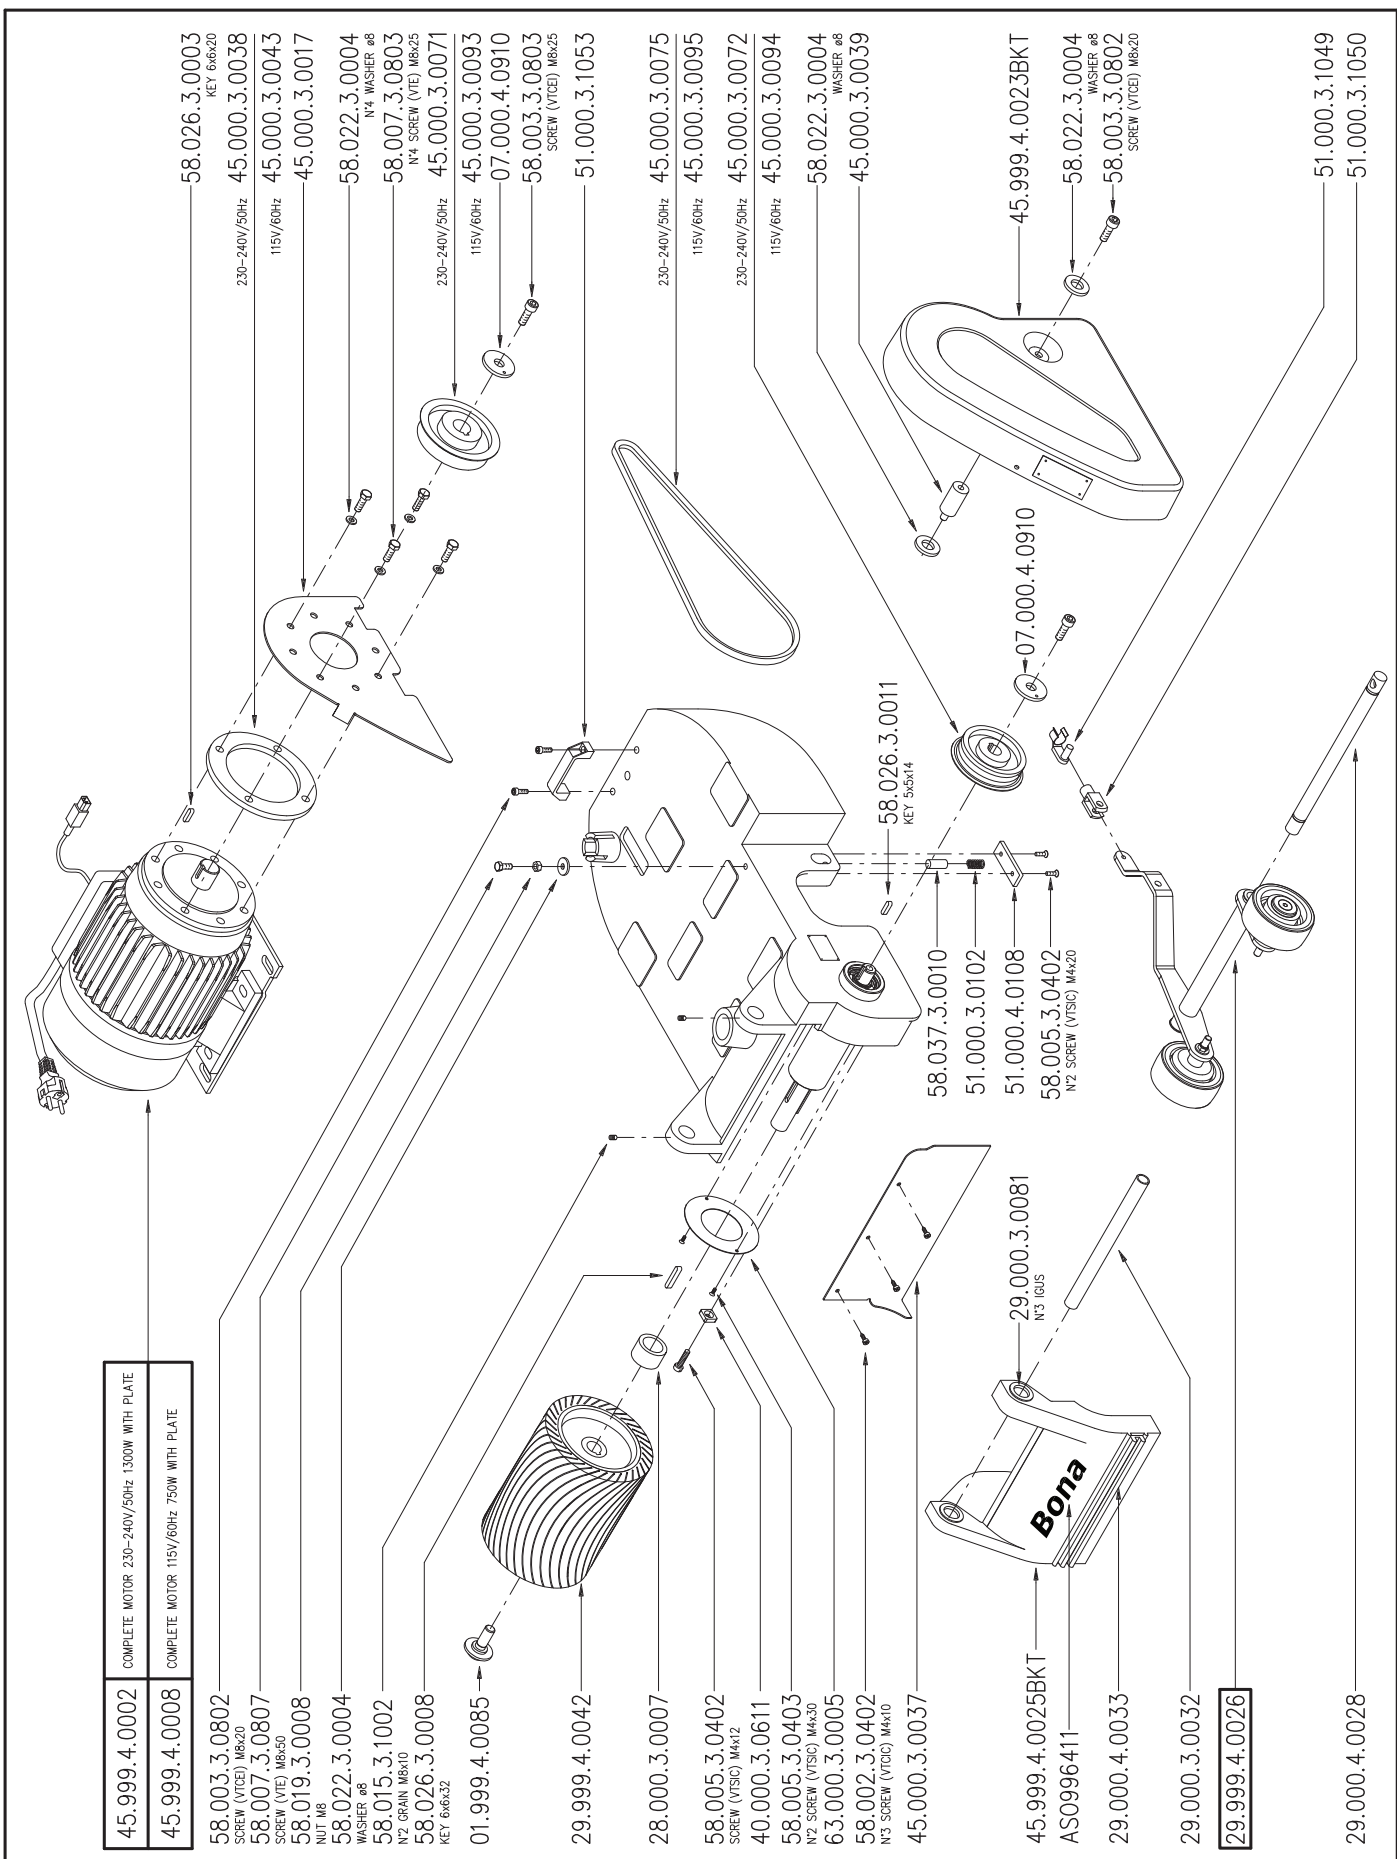

Item # & Motor Specification **All Part #'s Begin With "ASK"**

AMK185012	115V/60Hz, 1.3kW
AMK185002	230V/50Hz, 1.3kW

Bona Scorpion DCS

All Part #'s Begin With "ASK"

Bona Scorpion DCS

29.999.4.0026

COMPLETE WHEELS GROUP

45.000.3.0063
SWITCH

45.000.3.0064
MOTOR 1000W 230-240V/50Hz

45.000.3.0074
MOTOR BASE

45.000.3.0070
CONE FILTER + CAP NYLON

45.000.3.0067
CLOSING HOOK

45.000.3.0068
DRAIN

34.000.3.1475
CONNENTION RELEASE

46.000.1.0099
L=700mm

SCREW M6x60 58.007.3.0608

01.000.3.0032

NUT M6 58.019.3.0006

29.000.3.0040

WASHER ø6 58.022.3.0003

230V/50Hz 51.000.3.1139

115V/60Hz 51.000.3.1215

51.000.3.0620
N°8 POP RIVETS

45.999.4.0008

COMPLETE MOTOR 0,75KW 115V/60Hz

51.000.3.1220
TWIST LOCK PLUG 15A

45.000.3.0013
MOTOR ONLY 0,75KW 115V/60Hz

58.019.3.0008
N°4 NUT M8

51.000.3.0244
N°4 WASHER

58.007.3.0804
N°4 SCREW (VIE) M8x30