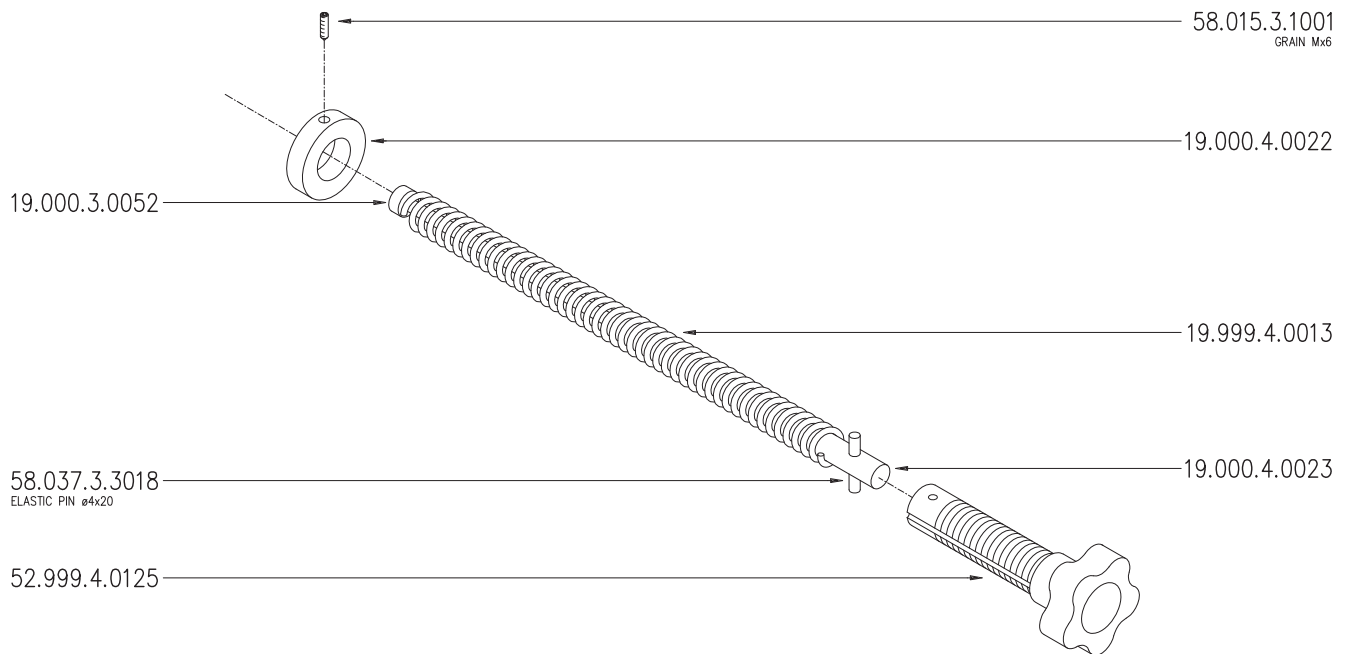

19.999.4.0012

DRUM PRESSURE ADJUSTMENT DEVICE