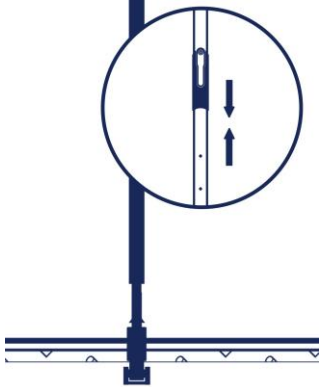

#### Assembly Instructions:

1. Connect to pole to base

2. Place pad on floor logo side up and place base of mop on pad

Floor Care

## Technical Data Sheet

3. Click & hold the release tab & adjust handle

4. The flared mop base edge is designed to be pushed forward to collect the most dirt and debris