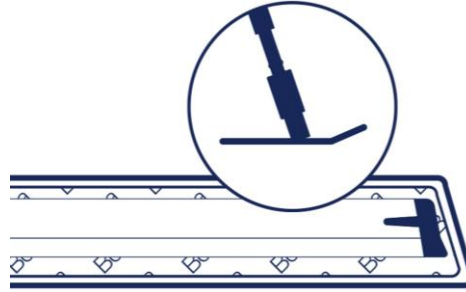

4. The flared mop base edge is designed to be pushed forward to collect the most dirt and debris