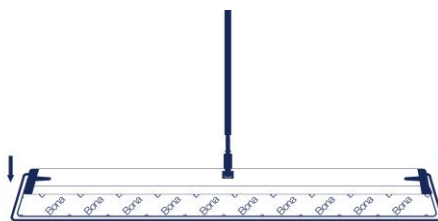

- Adjustable mop pole with 4 locking height positions
- Low-profile base for easy cleaning under furniture and fixtures
- Flared mop base for maximum dirt and debris removal
- Light and durable aluminum pole and base
- Wash and reuse microfiber pads up to 300 times
- Use with Bona Commercial System™ Hardwood and Hard-Surface Floor Cleaner

Technical data

Physical Characteristics:

Color – Blue / Aluminum gray

Shape – Rectangle base / Cylindrical handle

Size – 24" x 5" base; 32" to 52" adjustable handle height

Material – Aluminum / Plastic

Packaging – Box

Reusable – Yes

Attachment – Quick connect base / Velcro pad attachment

Includes – Base plate, Adjustable pole, Bona Wet Cleaning Pad, Bona Dry Dusting Pad

Application Characteristics:

Application Tools – Bona Dry Dusting Pad, Wet Cleaning Pad, Bona Commercial System™ Hardwood and Hard-Surface cleaners

FOR TECHNICAL ADVICE: Call Bona® US at 800-872-5515

Recommended Use

- Wet and Dry mopping of VCT, linoleum, hardwood, PVC, LVT and rubber floors
- Use together with Bona Commercial System Hardwood and Hard-Surface cleaners and pads
- At schools, healthcare facilities, homes, retail spaces and commercial buildings

Directions

Assembly Instructions:

1. Connect to pole to base

2. Place pad on floor logo side up and place base of mop on pad