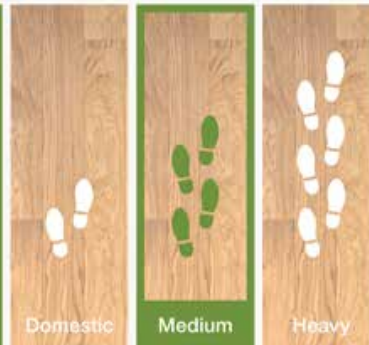

Nyhet!

Bona Mega ONE. Utvecklad med hantverkaren i fokus

Bona Mega ONE

Finish/Lacquer

- ✓ High build characteristics
- ✓ Reduced drying time
- ✓ Excellent sanding properties
- ✓ Non-yellowing formula

Natural X-Matt Matt Silk matt Gloss