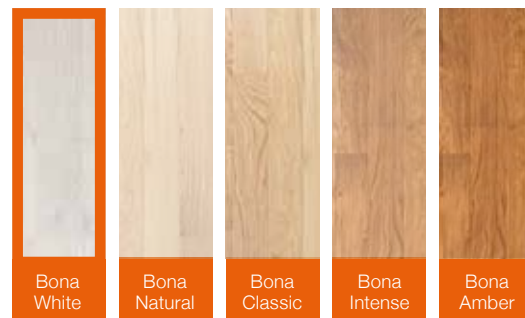

New!

Bona White

Primer

- ✓ White washed look
- ✓ Reduces wood yellowing
- ✓ Easy roller application

White washed look | Weiße Optik | Aspecto blanco lavado | Aspect blanc délavé

5L

Waterborne primer for wooden floors
Wasserbasierte Grundierung für Holzböden
Imprimación acuosa para suelos de madera
Couche de fond pour parquet en phase aqueuse

Bona[®]

Bona **White** Primer

Part of **The Bona Primer & Lacquer System**.
The world's best protection for wooden floors.

Bona[®]

Bona White

- White washed look
- Reduces wood yellowing
- Easy roller application
- GreenGuard approved for low indoor emissions

BONA WHITE IS a primer giving wooden floors a white washed look. Control the intensity by applying it in one or several layers. Applied in a single layer it typically preserves the impression of raw, untreated wood. Apply two or more layers for a truly white impression. Highly forgiving formula designed for easy roller application. Combine with a Natural, Extra Matt or Matt Bona lacquer for the best results.

COLOURATION:

PARTICULARLY SUITABLE FOR:

| | |
|----------------|---|
| Wood species: | Oak, beech, maple, pine and spruce. |
| Parquet types: | Planks and parquet blocks laid in falling lengths |

APPLICATION: