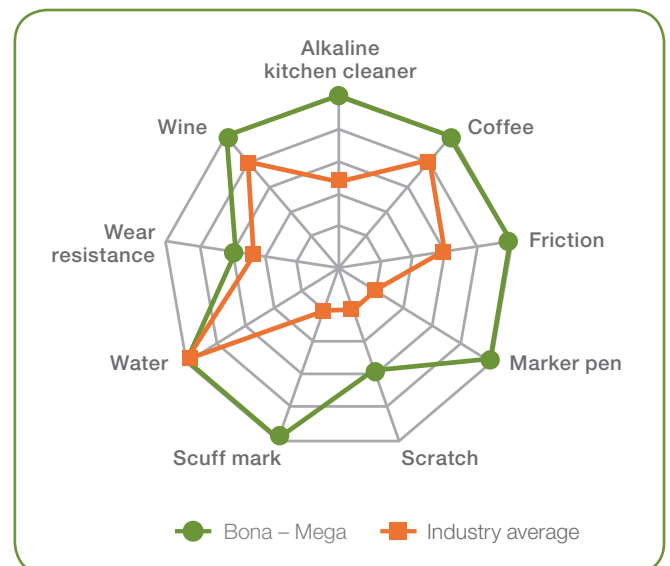

Outstanding in comparison

When Bona Mega's performance is put to the test against other major waterborne finishes, the unique formula proves just why it is the bestseller.

The finishes were evaluated based on 5 criteria: Ease of scuff mark removal, chemical resistance, scratch resistance, wear resistance and ease of stain removal after two hours.

As illustrated in this diagram, Bona Mega emerges the top performer leaving the average far behind.