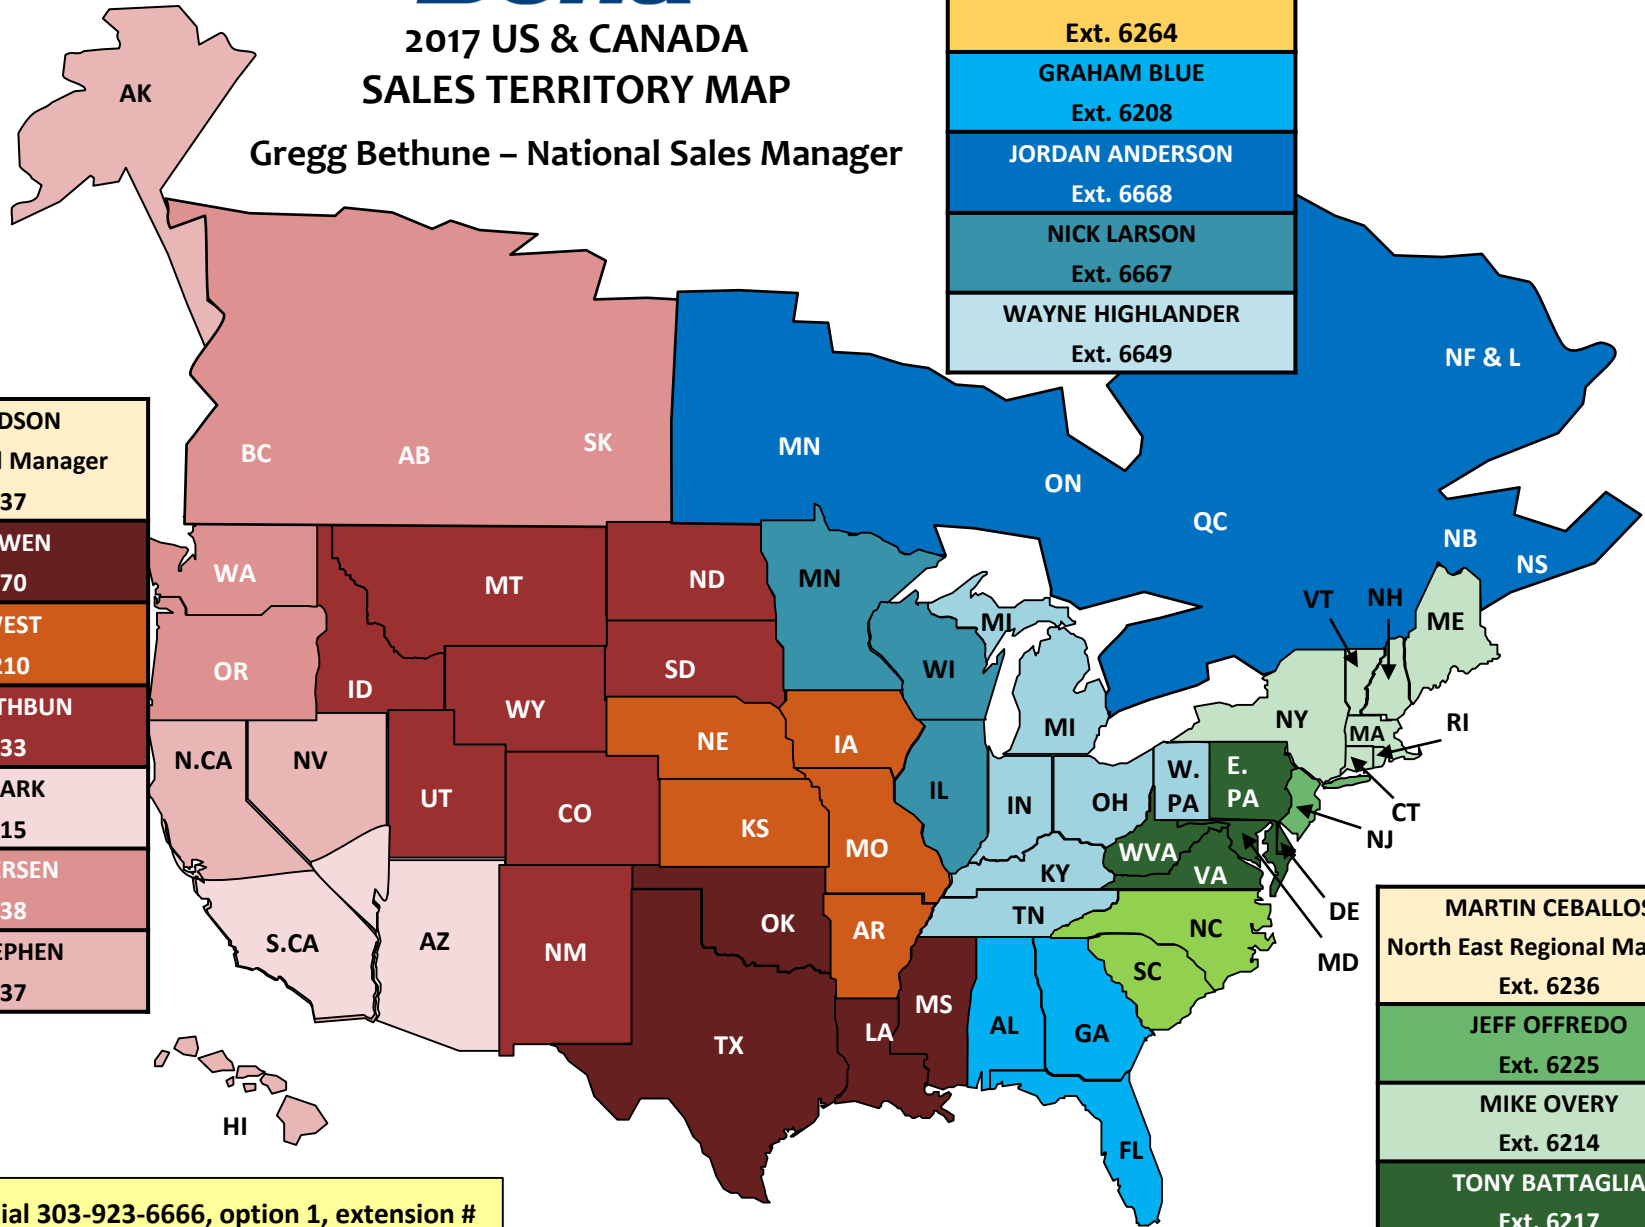

2017 US & CANADA SALES TERRITORY MAP

Gregg Bethune – National Sales Manager

GREGG BETHUNE NATIONAL SALES MGR Ext. 6264
GRAHAM BLUE Ext. 6208
JORDAN ANDERSON Ext. 6668
NICK LARSON Ext. 6667
WAYNE HIGHLANDER Ext. 6649

MATT HUDSON West Regional Manager Ext. 6637
JASON OWEN Ext. 6270
BRAD WEST Ext. 6210
BRYAN RATHBUN Ext. 6633
DAVE STARK Ext. 6215
ERIK PETERSEN Ext. 6238
LARRY STEPHEN Ext. 6237

MARTIN CEBALLOS North East Regional Manager Ext. 6236
JEFF OFFREDO Ext. 6225
MIKE OVERY Ext. 6214
TONY BATTAGLIA Ext. 6217
LARRY NICHOLSON Ext. 6201