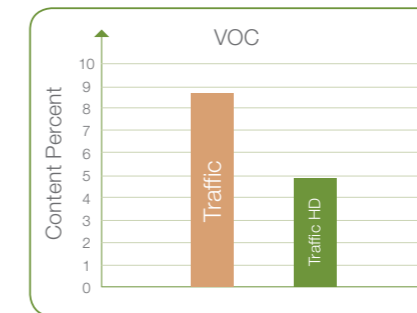

One step further in high performance