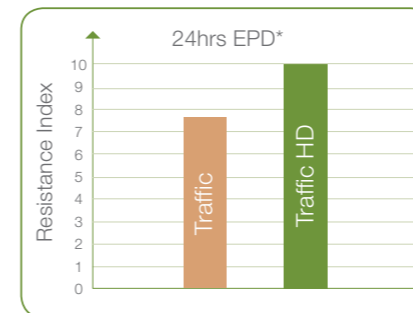

One step further in high performance